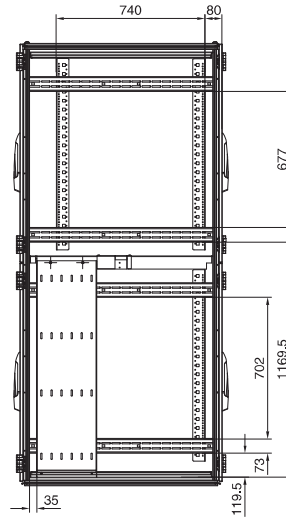

Enclosures

Server enclosures

Server enclosures TS 8

Colocation Catalogue 33, page 115

DK 7831.453

Front view

Front view without doors

Side view

Section A – A

DK 7831.463

Front view

Front view without doors

Side view

Section B – B

Top view

Section C – C

Section D – D

1 Perforated area

Model No. DK	U (HE)
7831.453	2 x 21
7831.463	4 x 10