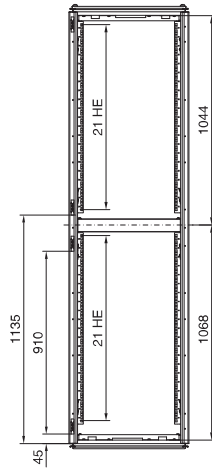

Enclosures

Server enclosures

Server enclosures TS 8

Colocation Catalogue 33, page 115

DK 7831.453

Front view

Front view without doors

Side view

Section A – A

DK 7831.463

Front view

Front view without doors

Side view

Section B – B

Top view

Section C – C

Section D – D

1 Perforated area

Model No. DK	U (HE)
7831.453	2 x 21
7831.463	4 x 10