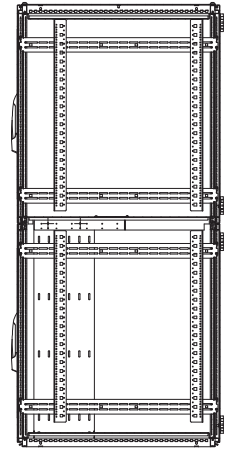

Enclosures

Server enclosures

Server enclosures TS 8

Colocation Catalogue 33, page 115

DK 7831.453

Front view

Front view without doors

Side view

Section A – A

DK 7831.463

Front view

Front view without doors

Side view

Section B – B

Top view

Section C – C

Section D – D

1 Perforated area

Model No. DK	U (HE)
7831.453	2 x 21
7831.463	4 x 10