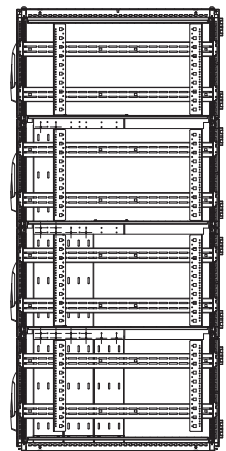

Section A – A

DK 7831.463

Front view

Front view without doors

Side view

Section B – B

Top view

Section C – C

Section D – D

1 Perforated area

Model No. DK	U (HE)
7831.453	2 x 21
7831.463	4 x 10