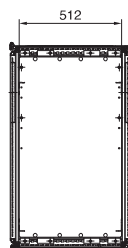

Section A – A

DK 7831.463

Front view

Front view without doors

Side view

Section B – B

Top view

Section C – C

Section D – D

1 Perforated area

Model No. DK	U (HE)
7831.453	2 x 21
7831.463	4 x 10