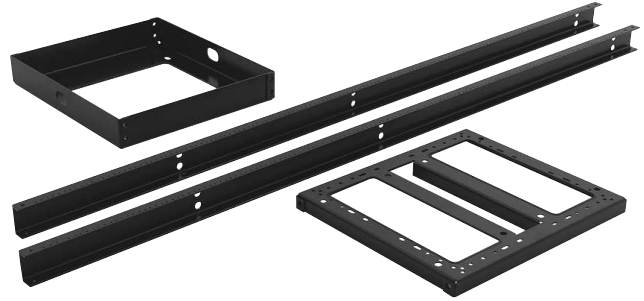

## EXPANDARACK

Convert a CPI two-post rack to a QuadraRack with ExpandaRack.

Part Number	Description H x W x D Height - ft (m), Depth - in (mm)	Shipping Weight lb (kg)
<b>ExpandaRack - Standard Rack</b>		
50110-X03	7 (2.1) x 19 x 29 (740), 45U	46 (20.9)
50110-X15	8 (2.4) x 19 x 29 (740), 51U	48 (21.8)
50110-X08	9 (2.7) x 19 x 29 (740), 58U	50 (22.7)
<b>ExpandaRack - Universal Rack</b>		
50130-X03	7 (2.1) x 19 x 29 (740), 45U	52 (23.6)
50130-X15	8 (2.4) x 19 x 29 (740), 51U	55 (24.9)
50130-X08	9 (2.7) x 19 x 29 (740), 58U	58 (26.3)
<b>ExpandaRack - Pan Set (W x D)</b>		
50150-X99	19 x 29 (740) — Standard Rack	18 (8.2)
50160-X99	19 x 29 (740) — Universal Rack	18 (8.2)

X=color: 1=Gray, 2=Computer Beige, 5=Clear, 7=Black, E=Glacier White

800-834-4969 in U.S. & Canada • [www.chatsworth.com](http://www.chatsworth.com)

CHATSWORTH PRODUCTS

©2013 Chatsworth Products, Inc. All rights reserved. CPI, CPI Passive Cooling, GlobalFrame, MegaFrame, Saf-T-Grip, Seismic Frame, SlimFrame, TeraFrame, Cube-iT Plus, Evolution, OnTrac, Velocity and QuadraRack are federally registered trademarks of Chatsworth Products. eConnect and Simply Efficient are trademarks of Chatsworth Products. All other trademarks belong to their respective companies. 6/13