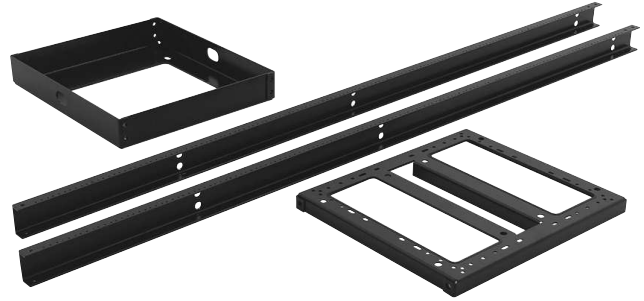

## EXPANDARACK

Convert a CPI two-post rack to a QuadraRack with ExpandaRack.

Part Number	Description H x W x D Height - ft (m), Depth - in (mm)	Shipping Weight lb (kg)
<b>ExpandaRack - Standard Rack</b>		
50110-X03	7 (2.1) x 19 x 29 (740), 45U	46 (20.9)
50110-X15	8 (2.4) x 19 x 29 (740), 51U	48 (21.8)
50110-X08	9 (2.7) x 19 x 29 (740), 58U	50 (22.7)
<b>ExpandaRack - Universal Rack</b>		
50130-X03	7 (2.1) x 19 x 29 (740), 45U	52 (23.6)
50130-X15	8 (2.4) x 19 x 29 (740), 51U	55 (24.9)
50130-X08	9 (2.7) x 19 x 29 (740), 58U	58 (26.3)
<b>ExpandaRack - Pan Set (W x D)</b>		
50150-X99	19 x 29 (740) — Standard Rack	18 (8.2)
50160-X99	19 x 29 (740) — Universal Rack	18 (8.2)

X=color: 1=Gray, 2=Computer Beige, 5=Clear, 7=Black, E=Glacier White

800-834-4969 in U.S. & Canada • [www.chatsworth.com](http://www.chatsworth.com)

©2013 Chatsworth Products, Inc. All rights reserved. CPI, CPI Passive Cooling, GlobalFrame, MegaFrame, Saf-T-Grip, Seismic Frame, SlimFrame, TeraFrame, Cube-iT Plus, Evolution, OnTrac, Velocity and QuadraRack are federally registered trademarks of Chatsworth Products. eConnect and Simply Efficient are trademarks of Chatsworth Products. All other trademarks belong to their respective companies. 6/13