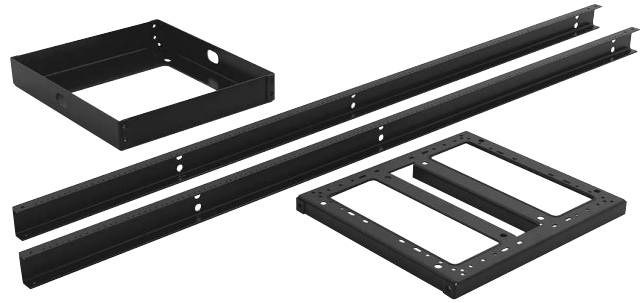

## EXPANDARACK

Convert a CPI two-post rack to a QuadraRack with ExpandaRack.

Part Number	Description H x W x D Height - ft (m), Depth - in (mm)	Shipping Weight lb (kg)
<b>ExpandaRack - Standard Rack</b>		
50110-X03	7 (2.1) x 19 x 29 (740), 45U	46 (20.9)
50110-X15	8 (2.4) x 19 x 29 (740), 51U	48 (21.8)
50110-X08	9 (2.7) x 19 x 29 (740), 58U	50 (22.7)
<b>ExpandaRack - Universal Rack</b>		
50130-X03	7 (2.1) x 19 x 29 (740), 45U	52 (23.6)
50130-X15	8 (2.4) x 19 x 29 (740), 51U	55 (24.9)
50130-X08	9 (2.7) x 19 x 29 (740), 58U	58 (26.3)
<b>ExpandaRack - Pan Set (W x D)</b>		
50150-X99	19 x 29 (740) — Standard Rack	18 (8.2)
50160-X99	19 x 29 (740) — Universal Rack	18 (8.2)

X=color: 1=Gray, 2=Computer Beige, 5=Clear, 7=Black, E=Glacier White

800-834-4969 in U.S. & Canada • [www.chatsworth.com](http://www.chatsworth.com)

©2013 Chatsworth Products, Inc. All rights reserved. CPI, CPI Passive Cooling, GlobalFrame, MegaFrame, Saf-T-Grip, Seismic Frame, SlimFrame, TeraFrame, Cube-iT Plus, Evolution, OnTrac, Velocity and QuadraRack are federally registered trademarks of Chatsworth Products. eConnect and Simply Efficient are trademarks of Chatsworth Products. All other trademarks belong to their respective companies. 6/13