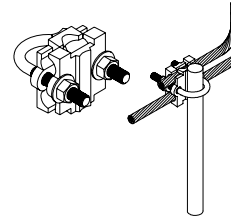

## PIPE CLAMP WITH GROUNDING CONNECTOR

Support ground wires from metal pipes of various sizes with the Pipe Clamp with Grounding Connector. The connector provides a ground connection for the pipe and supports up to two wires parallel or perpendicular to the pipe. Select the Pipe Clamp with Grounding Connector to match the size of the pipe. See the order table below.

- Attaches to pipes ranging in size from .5" to 6" nominal (.375" to 6.63" outside diameters)
- Supports one or two conductors; conductors must be the same size
- Use with conductors ranging in size from #6 up to 250 MCM
- Attach conductors parallel or perpendicular to the pipe
- Manufactured from electroplated tinned bronze with stainless steel hardware
- UL Listed

Part Number	Description	Pipe Size / Diameter Ranges		Shipping Weight
		Nominal Size	Outside Diameter	
40170-001	Pipe Clamp	5" - .75" (10 mm - 19 mm)	.375" - 1" (9.5 mm - 30 mm)	2 lb (0.9 kg)
40170-002	Pipe Clamp	1" - 1.25" (30 mm - 31.8 mm)	.75" - 1.7" (19 mm - 43 mm)	2 lb (0.9 kg)
40170-003	Pipe Clamp	1.5" - 2" (38 mm - 50 mm)	1" - 2.4" (30 mm - 61 mm)	2 lb (0.9 kg)
40170-004	Pipe Clamp	2.5" - 3" (64 mm - 80 mm)	2.25" - 3.5" (57.2 mm - 89 mm)	2 lb (0.9 kg)
40170-005	Pipe Clamp	3.5" - 4" (89 mm - 100 mm)	3.2" - 4.5" (81 mm - 114 mm)	2 lb (0.9 kg)
40170-006	Pipe Clamp	5" - 6" (130 mm - 150 mm)	5.63" - 6.63" (143 mm - 168.4 mm)	2 lb (0.9 kg)

*Note: P/N 40170-001 supports parallel attachment of only one conductor or perpendicular attachment of two conductors. All other clamps support parallel or perpendicular attachment of two conductors. Conductors must be the same size.*