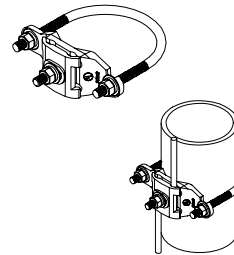

## PIPE CLAMP WITH GROUNDING CONNECTOR

Support ground wires from metal pipes of various sizes with the Pipe Clamp with Grounding Connector. The connector provides a ground connection for the pipe and supports up to two wires parallel or perpendicular to the pipe. Select the Pipe Clamp with Grounding Connector to match the size of the pipe. See the order table below.

- Attaches to pipes ranging in size from .5" to 6" nominal (.375" to 6.63" outside diameters)
- Supports one or two conductors; conductors must be the same size
- Use with conductors ranging in size from #6 up to 250 MCM
- Attach conductors parallel or perpendicular to the pipe
- Manufactured from electroplated tinned bronze with stainless steel hardware
- UL Listed

Part Number	Description	Pipe Size / Diameter Ranges		Shipping Weight
		Nominal Size	Outside Diameter	
40170-001	Pipe Clamp	5" - .75" (10 mm - 19 mm)	.375" - 1" (9.5 mm - 30 mm)	2 lb (0.9 kg)
40170-002	Pipe Clamp	1" - 1.25" (30 mm - 31.8 mm)	.75" - 1.7" (19 mm - 43 mm)	2 lb (0.9 kg)
40170-003	Pipe Clamp	1.5" - 2" (38 mm - 50 mm)	1" - 2.4" (30 mm - 61 mm)	2 lb (0.9 kg)
40170-004	Pipe Clamp	2.5" - 3" (64 mm - 80 mm)	2.25" - 3.5" (57.2 mm - 89 mm)	2 lb (0.9 kg)
40170-005	Pipe Clamp	3.5" - 4" (89 mm - 100 mm)	3.2" - 4.5" (81 mm - 114 mm)	2 lb (0.9 kg)
40170-006	Pipe Clamp	5" - 6" (130 mm - 150 mm)	5.63" - 6.63" (143 mm - 168.4 mm)	2 lb (0.9 kg)

*Note: P/N 40170-001 supports parallel attachment of only one conductor or perpendicular attachment of two conductors. All other clamps support parallel or perpendicular attachment of two conductors. Conductors must be the same size.*