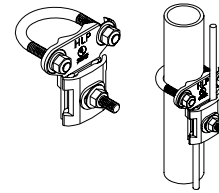

## PIPE CLAMP WITH GROUNDING CONNECTOR

Support ground wires from metal pipes of various sizes with the Pipe Clamp with Grounding Connector. The connector provides a ground connection for the pipe and supports up to two wires parallel or perpendicular to the pipe. Select the Pipe Clamp with Grounding Connector to match the size of the pipe. See the order table below.

- Attaches to pipes ranging in size from .5" to 6" nominal (.375" to 6.63" outside diameters)
- Supports one or two conductors; conductors must be the same size
- Use with conductors ranging in size from #6 up to 250 MCM
- Attach conductors parallel or perpendicular to the pipe
- Manufactured from electroplated tinned bronze with stainless steel hardware
- UL Listed

Part Number	Description	Pipe Size / Diameter Ranges		Shipping Weight
		Nominal Size	Outside Diameter	
40170-001	Pipe Clamp	5" - .75" (10 mm - 19 mm)	.375" - 1" (9.5 mm - 30 mm)	2 lb (0.9 kg)
40170-002	Pipe Clamp	1" - 1.25" (30 mm - 31.8 mm)	.75" - 1.7" (19 mm - 43 mm)	2 lb (0.9 kg)
40170-003	Pipe Clamp	1.5" - 2" (38 mm - 50 mm)	1" - 2.4" (30 mm - 61 mm)	2 lb (0.9 kg)
40170-004	Pipe Clamp	2.5" - 3" (64 mm - 80 mm)	2.25" - 3.5" (57.2 mm - 89 mm)	2 lb (0.9 kg)
40170-005	Pipe Clamp	3.5" - 4" (89 mm - 100 mm)	3.2" - 4.5" (81 mm - 114 mm)	2 lb (0.9 kg)
40170-006	Pipe Clamp	5" - 6" (130 mm - 150 mm)	5.63" - 6.63" (143 mm - 168.4 mm)	2 lb (0.9 kg)

*Note: P/N 40170-001 supports parallel attachment of only one conductor or perpendicular attachment of two conductors. All other clamps support parallel or perpendicular attachment of two conductors. Conductors must be the same size.*