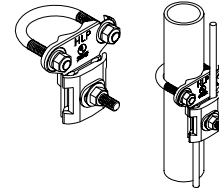

## PIPE CLAMP WITH GROUNDING CONNECTOR

Support ground wires from metal pipes of various sizes with the Pipe Clamp with Grounding Connector. The connector provides a ground connection for the pipe and supports up to two wires parallel or perpendicular to the pipe. Select the Pipe Clamp with Grounding Connector to match the size of the pipe. See the order table below.

- Attaches to pipes ranging in size from .5" to 6" nominal (.375" to 6.63" outside diameters)
- Supports one or two conductors; conductors must be the same size
- Use with conductors ranging in size from #6 up to 250 MCM
- Attach conductors parallel or perpendicular to the pipe
- Manufactured from electroplated tinned bronze with stainless steel hardware
- UL Listed

Part Number	Description	Pipe Size / Diameter Ranges		Shipping Weight
		Nominal Size	Outside Diameter	
40170-001	Pipe Clamp	5" - .75" (10 mm - 19 mm)	.375" - 1" (9.5 mm - 30 mm)	2 lb (0.9 kg)
40170-002	Pipe Clamp	1" - 1.25" (30 mm - 31.8 mm)	.75" - 1.7" (19 mm - 43 mm)	2 lb (0.9 kg)
40170-003	Pipe Clamp	1.5" - 2" (38 mm - 50 mm)	1" - 2.4" (30 mm - 61 mm)	2 lb (0.9 kg)
40170-004	Pipe Clamp	2.5" - 3" (64 mm - 80 mm)	2.25" - 3.5" (57.2 mm - 89 mm)	2 lb (0.9 kg)
40170-005	Pipe Clamp	3.5" - 4" (89 mm - 100 mm)	3.2" - 4.5" (81 mm - 114 mm)	2 lb (0.9 kg)
40170-006	Pipe Clamp	5" - 6" (130 mm - 150 mm)	5.63" - 6.63" (143 mm - 168.4 mm)	2 lb (0.9 kg)

*Note: P/N 40170-001 supports parallel attachment of only one conductor or perpendicular attachment of two conductors. All other clamps support parallel or perpendicular attachment of two conductors. Conductors must be the same size.*