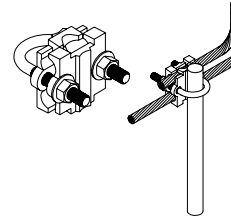

## PIPE CLAMP WITH GROUNDING CONNECTOR

Support ground wires from metal pipes of various sizes with the Pipe Clamp with Grounding Connector. The connector provides a ground connection for the pipe and supports up to two wires parallel or perpendicular to the pipe. Select the Pipe Clamp with Grounding Connector to match the size of the pipe. See the order table below.

- Attaches to pipes ranging in size from .5" to 6" nominal (.375" to 6.63" outside diameters)
- Supports one or two conductors; conductors must be the same size
- Use with conductors ranging in size from #6 up to 250 MCM
- Attach conductors parallel or perpendicular to the pipe
- Manufactured from electroplated tinned bronze with stainless steel hardware
- UL Listed

Part Number	Description	Pipe Size / Diameter Ranges		Shipping Weight
		Nominal Size	Outside Diameter	
40170-001	Pipe Clamp	5" - .75" (10 mm - 19 mm)	.375" - 1" (9.5 mm - 30 mm)	2 lb (0.9 kg)
40170-002	Pipe Clamp	1" - 1.25" (30 mm - 31.8 mm)	.75" - 1.7" (19 mm - 43 mm)	2 lb (0.9 kg)
40170-003	Pipe Clamp	1.5" - 2" (38 mm - 50 mm)	1" - 2.4" (30 mm - 61 mm)	2 lb (0.9 kg)
40170-004	Pipe Clamp	2.5" - 3" (64 mm - 80 mm)	2.25" - 3.5" (57.2 mm - 89 mm)	2 lb (0.9 kg)
40170-005	Pipe Clamp	3.5" - 4" (89 mm - 100 mm)	3.2" - 4.5" (81 mm - 114 mm)	2 lb (0.9 kg)
40170-006	Pipe Clamp	5" - 6" (130 mm - 150 mm)	5.63" - 6.63" (143 mm - 168.4 mm)	2 lb (0.9 kg)

*Note: P/N 40170-001 supports parallel attachment of only one conductor or perpendicular attachment of two conductors. All other clamps support parallel or perpendicular attachment of two conductors. Conductors must be the same size.*