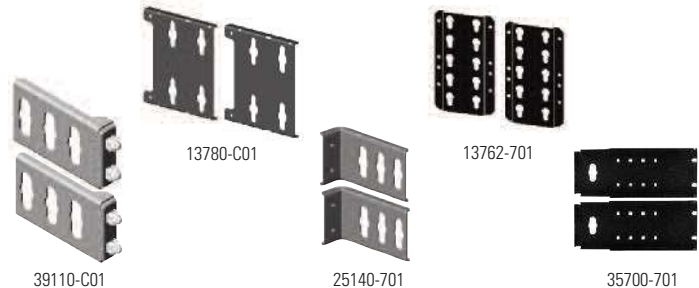

Vertical PDU Mounting Bracket Kit

Used to attach Vertical PDUs to CPI Cabinet and Rack Systems.

- Each Mounting Bracket Kit includes a pair of mounting brackets to support the PDU
- Brackets support two 2.2"W (56 mm) PDUs side-by-side or one 2.7"W (69 mm) PDU
- PDUs that are 75"H (1905 mm) must be placed in 45U or taller cabinets
- Select the kit to match the cabinet or rack model

Part Number	Description	Shipping Weight lb (kg)
39110-C01	For F-Series TeraFrame Gen 3 Cabinet System or GF-Series Gen 2 Cabinet System	2 (0.9)
13780-C01	For F-Series TeraFrame Gen 2 Cabinet System	2 (0.9)
25140-701	For GF-Series GlobalFrame Gen 1 Cabinet System	2 (0.9)
13762-701	For M-Series MegaFrame Cabinet System or C-Series SlimFrame Cabinet System	2 (0.9)
35700-701	For Rack Systems	2 (0.9)

Note: Mounting Bracket Kits are included with CPI Cabinet Systems.

800-834-4969 in US. & Canada • www.chatsworth.com