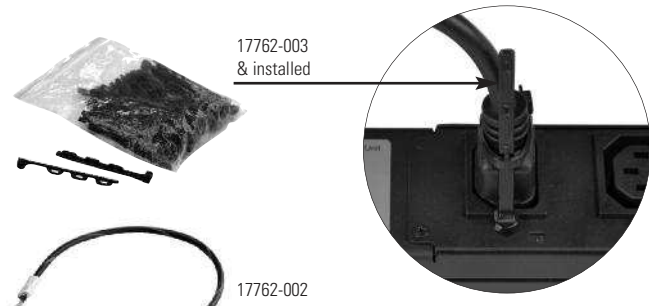

Product Cut Sheet

SERVICE PARTS FOR eCONNECT PDU

Cord Retention Tethers

For eConnect PDUs without locking outlets, use Cord Retention Tethers with cable ties to secure power cords next to C13 and C19 outlets and to C20 power inlets.

- Tethers snap onto a small stud next to each non-locking outlet/inlet on the PDU
- Order cable ties separately

Ground Wire Kit

- Ground Wire Kit includes a ground strap and installation hardware to create an external ground connection for the PDU chassis