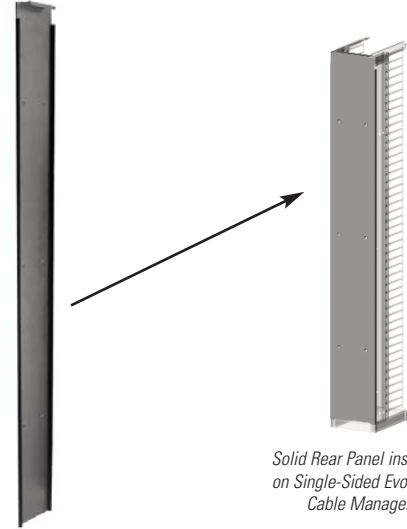

## Solid Rear Panel for Evolution™ Cable Manager

Solid Rear Panel encloses the rear of the Evolution g1 Single-Sided Vertical Cable Manager.

- Easy installation – hangs from the top of the manager; attaches to the back of the fixed accessory panels with included hardware
- Install Cable Distribution Spools and any additional fixed accessory panels before attaching the Solid Rear Panel; does not block attachment of other cable management accessories inside the manager
- Sold individually or in pairs; select to match the width and height of the cable manager

Description (Height)	6"W (150 mm)	8"W (200 mm)	10"W (250 mm)	12"W (300 mm)	15"W (380 mm)	Shipping Weight
	Part Number (Each)					
6' (1.8 m)	35501-701	35501-704	35501-707	35501-710	35501-713	9 lb (4.1 kg)
7' (2.1 m)	35501-702	35501-705	35501-708	35501-711	35501-714	11 lb (5.0 kg)
8' (2.4 m)	35501-703	35501-706	35501-709	35501-712	35501-715	12 lb (5.4 kg)
	Part Number (Pair)					
6' (1.8 m)	35501-751	35501-754	35501-757	35501-760	35501-763	34 lb (15.4 kg)
7' (2.1 m)	35501-752	35501-755	35501-758	35501-761	35501-764	42 lb (19.1 kg)
8' (2.4 m)	35501-753	35501-756	35501-759	35501-762	35501-765	46 lb (20.9 kg)