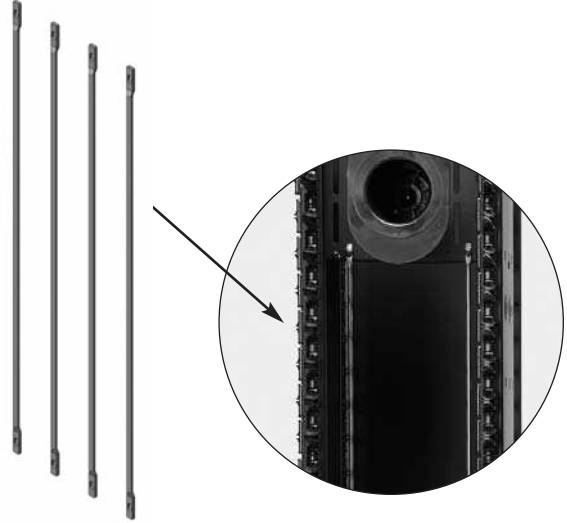

Product Information Sheet

Cable Lashing Bar Kit for Evolution™ Cable Manager

Cable Lashing Bar Kit provides tie points for cables inside Evolution Vertical Cable Managers.

- Use with any height Evolution Vertical Cable Manager
- Attaches to the fixed adapter panel inside single-sided vertical managers and the Movable Mid-Sections inside double-sided vertical cable managers
- Use up to six cable lashing bars (front/rear) in 6"W (150 mm) vertical cable managers and up to ten cable lashing bars (front/rear) in 8"W (200 mm), 10"W (250 mm), 12"W (300 mm) and 15"W (380 mm) vertical cable managers
- Each kit includes four round .23" (5.7 mm) diameter x 20.6"L (524 mm) steel lashing bars and mounting hardware

Patent Pending

Part Number	Description	Shipping Weight
35473-001	Cable Lashing Bar Kit	2 lb (0.9 kg)

Zinc plated, silver colored.

800-834-4969 in U.S. & Canada • www.chatsworth.com