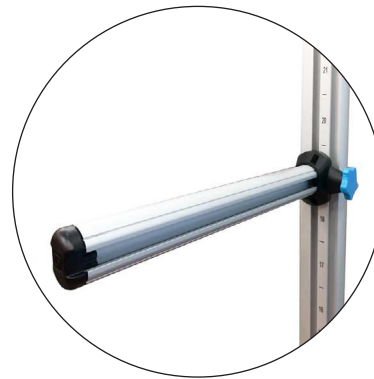

Accessory Rod Assembly for Motive™ Cable Manager

It hooks onto the central track at any point and features a T-slot extrusion on each side for attaching accessories and a thumbscrew for quick adjustment.

- T-slot tracks on right and left sides
- Use for left and right cable segregation and with other accessories for a variety of configurations
- Adjust elevation by loosening and retightening of blue thumbscrew
- Sold in pairs
- Finish: Clear anodized aluminum with black base and end cap; blue adjustment point

ORDERING INFORMATION

Part Number	Configuration	Shipping Weight lb (kg)
32650-701	For Motive Single-Sided Vertical Cable Manager, 1 pair	2 (0.7)
32650-702	For Motive Double-Sided Vertical Cable Manager, 1 pair	2 (0.7)