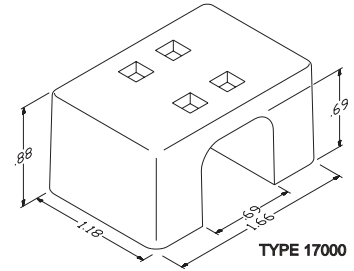

Product Information Sheet

MAG CLIPS

Mag-Clips, Medium

The medium sized 17000 and 17100 magnetic clips are designed to hold a 25-pair cable or several electrical cords. Keeps cables neat within workstation areas neat and off of the floor to reduce the danger of accidents. Nylon cable ties can be laced through the 4 square holes in the top of the 17000 series to secure additional cables.

Part Number	Description/Color
17000-000	Clip w/holes, Gray
17000-050	Clip w/holes, Gray, box of 50
17000-100	Clip w/holes, Beige
17000-150	Clip w/holes, Beige, Box of 50
17100-000	Clip w/o holes, Gray
17100-050	Clip w/o holes, Gray, Box of 50
17100-100	Clip w/o holes, Beige
17100-150	Clip w/o holes, Beige, Box of 50

Mag-Clips, Large

This larger clip holds a 100-pair telephone cable or up to 1-inch diameter tubing. There are also holes provided to lace additional cords to the top of the clip.

The amount of direct pull required to separate both styles of clips from a painted steel surface averages 15 lb.