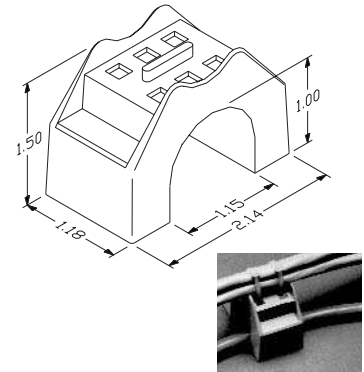

Product Information Sheet

MAG CLIPS

Mag-Clips, Medium

The medium sized 17000 and 17100 magnetic clips are designed to hold a 25-pair cable or several electrical cords. Keeps cables neat within workstation areas neat and off of the floor to reduce the danger of accidents. Nylon cable ties can be laced through the 4 square holes in the top of the 17000 series to secure additional cables.

Part Number	Description/Color
17000-000	Clip w/holes, Gray
17000-050	Clip w/holes, Gray, box of 50
17000-100	Clip w/holes, Beige
17000-150	Clip w/holes, Beige, Box of 50
17100-000	Clip w/o holes, Gray
17100-050	Clip w/o holes, Gray, Box of 50
17100-100	Clip w/o holes, Beige
17100-150	Clip w/o holes, Beige, Box of 50

Mag-Clips, Large

This larger clip holds a 100-pair telephone cable or up to 1-inch diameter tubing. There are also holes provided to lace additional cords to the top of the clip.

The amount of direct pull required to separate both styles of clips from a painted steel surface averages 15 lb.

Mag-Clips, Wrap-Around Clasp

The wrap-around clasp easily secures a 25-pair cable (approximately 7/16" diameter) or a similar size cable, cord or tubing. The double-magnetic style has extra clasp-mounting screws allowing them to hold two cables with the addition of another clasp. Incorporate either a single or double magnet assembly to provide sufficient holding power.