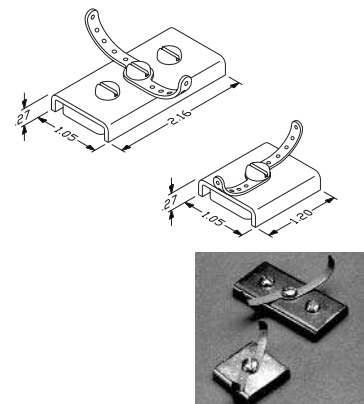

Mag-Clips, Wrap-Around Clasp

The wrap-around clasp easily secures a 25-pair cable (approximately 7/16" diameter) or a similar size cable, cord or tubing. The double-magnetic style has extra clasp-mounting screws allowing them to hold two cables with the addition of another clasp. Incorporate either a single or double magnet assembly to provide sufficient holding power.

- Direct pull required to separate these magnets from a painted surface averages 5 lb for the single magnetic style and 12 lb for the double magnet
- Finished in Chem Film over zinc plating
- Extra clasps may be ordered separately
- Shipping weight: 1 lb

Part Number	Description
17250-000	Single Wrap-Around Clip
17350-000	Double Wrap-Around Clip
17260-001	Extra Clasps, Small
17260-002	Extra Clasps, Large