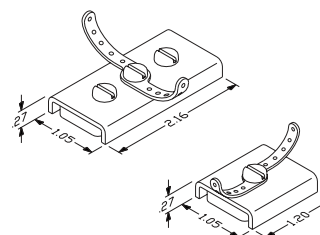

Mag-Clips, Wrap-Around Clasp

The wrap-around clasp easily secures a 25-pair cable (approximately 7/16" diameter) or a similar size cable, cord or tubing. The double-magnetic style has extra clasp-mounting screws allowing them to hold two cables with the addition of another clasp. Incorporate either a single or double magnet assembly to provide sufficient holding power.

- Direct pull required to separate these magnets from a painted surface averages 5 lb for the single magnetic style and 12 lb for the double magnet
- Finished in Chem Film over zinc plating
- Extra clasps may be ordered separately
- Shipping weight: 1 lb

Part Number	Description
17250-000	Single Wrap-Around Clip
17350-000	Double Wrap-Around Clip
17260-001	Extra Clasps, Small
17260-002	Extra Clasps, Large