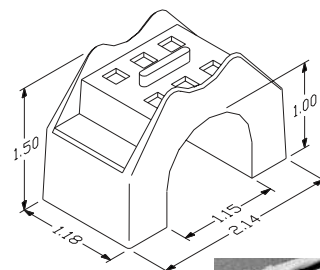

Product Information Sheet

MAG CLIPS

Mag-Clips, Medium

The medium sized 17000 and 17100 magnetic clips are designed to hold a 25-pair cable or several electrical cords. Keeps cables neat within workstation areas neat and off of the floor to reduce the danger of accidents. Nylon cable ties can be laced through the 4 square holes in the top of the 17000 series to secure additional cables.

Part Number	Description/Color
17000-000	Clip w/holes, Gray
17000-050	Clip w/holes, Gray, box of 50
17000-100	Clip w/holes, Beige
17000-150	Clip w/holes, Beige, Box of 50
17100-000	Clip w/o holes, Gray
17100-050	Clip w/o holes, Gray, Box of 50
17100-100	Clip w/o holes, Beige
17100-150	Clip w/o holes, Beige, Box of 50

Mag-Clips, Large

This larger clip holds a 100-pair telephone cable or up to 1-inch diameter tubing. There are also holes provided to lace additional cords to the top of the clip.

The amount of direct pull required to separate both styles of clips from a painted steel surface averages 15 lb.

Mag-Clips, Wrap-Around Clasp

The wrap-around clasp easily secures a 25-pair cable (approximately 7/16" diameter) or a similar size cable, cord or tubing. The double-magnetic style has extra clasp-mounting screws allowing them to hold two cables with the addition of another clasp. Incorporate either a single or double magnet assembly to provide sufficient holding power.