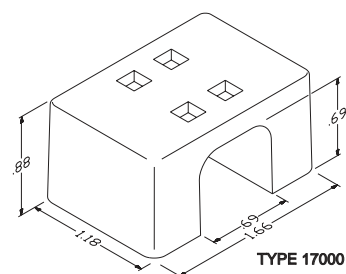

Product Information Sheet

MAG CLIPS

Mag-Clips, Medium

The medium sized 17000 and 17100 magnetic clips are designed to hold a 25-pair cable or several electrical cords. Keeps cables neat within workstation areas neat and off of the floor to reduce the danger of accidents. Nylon cable ties can be laced through the 4 square holes in the top of the 17000 series to secure additional cables.

Part Number	Description/Color
17000-000	Clip w/holes, Gray
17000-050	Clip w/holes, Gray, box of 50
17000-100	Clip w/holes, Beige
17000-150	Clip w/holes, Beige, Box of 50
17100-000	Clip w/o holes, Gray
17100-050	Clip w/o holes, Gray, Box of 50
17100-100	Clip w/o holes, Beige
17100-150	Clip w/o holes, Beige, Box of 50