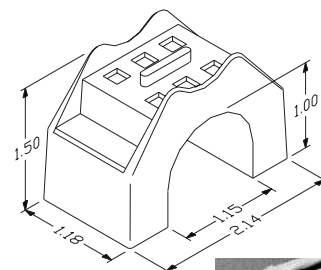

Mag-Clips, Large

This larger clip holds a 100-pair telephone cable or up to 1-inch diameter tubing. There are also holes provided to lace additional cords to the top of the clip.

The amount of direct pull required to separate both styles of clips from a painted steel surface averages 15 lb.

Part Number	Description/Color	Shipping Weight
17500-000	Clip, Gray	1 lb
17500-020	Clip, Gray, Box of 25	7 lb
17500-100	Clip, Beige	1 lb
17500-120	Clip, Beige, Box of 25	7 lb
17500-200	Clip, White	1 lb
17500-220	Clip, White, Box of 25	7 lb