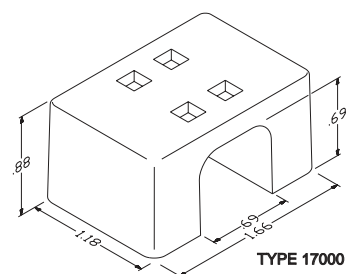

Product Information Sheet

MAG CLIPS

Mag-Clips, Medium

The medium sized 17000 and 17100 magnetic clips are designed to hold a 25-pair cable or several electrical cords. Keeps cables neat within workstation areas neat and off of the floor to reduce the danger of accidents. Nylon cable ties can be laced through the 4 square holes in the top of the 17000 series to secure additional cables.

Part Number	Description/Color
17000-000	Clip w/holes, Gray
17000-050	Clip w/holes, Gray, box of 50
17000-100	Clip w/holes, Beige
17000-150	Clip w/holes, Beige, Box of 50
17100-000	Clip w/o holes, Gray
17100-050	Clip w/o holes, Gray, Box of 50
17100-100	Clip w/o holes, Beige
17100-150	Clip w/o holes, Beige, Box of 50

Mag-Clips, Large

This larger clip holds a 100-pair telephone cable or up to 1-inch diameter tubing. There are also holes provided to lace additional cords to the top of the clip.

The amount of direct pull required to separate both styles of clips from a painted steel surface averages 15 lb.