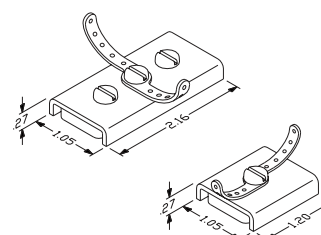

Mag-Clips, Wrap-Around Clasp

The wrap-around clasp easily secures a 25-pair cable (approximately 7/16" diameter) or a similar size cable, cord or tubing. The double-magnetic style has extra clasp-mounting screws allowing them to hold two cables with the addition of another clasp. Incorporate either a single or double magnet assembly to provide sufficient holding power.

- Direct pull required to separate these magnets from a painted surface averages 5 lb for the single magnetic style and 12 lb for the double magnet
- Finished in Chem Film over zinc plating
- Extra clasps may be ordered separately
- Shipping weight: 1 lb

Part Number	Description
17250-000	Single Wrap-Around Clip
17350-000	Double Wrap-Around Clip
17260-001	Extra Clasps, Small
17260-002	Extra Clasps, Large