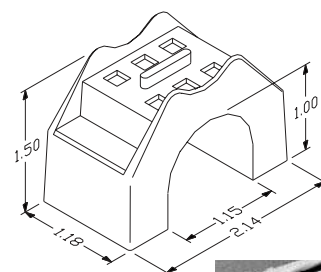

Product Information Sheet

MAG CLIPS

Mag-Clips, Medium

The medium sized 17000 and 17100 magnetic clips are designed to hold a 25-pair cable or several electrical cords. Keeps cables neat within workstation areas neat and off of the floor to reduce the danger of accidents. Nylon cable ties can be laced through the 4 square holes in the top of the 17000 series to secure additional cables.

Part Number	Description/Color
17000-000	Clip w/holes, Gray
17000-050	Clip w/holes, Gray, box of 50
17000-100	Clip w/holes, Beige
17000-150	Clip w/holes, Beige, Box of 50
17100-000	Clip w/o holes, Gray
17100-050	Clip w/o holes, Gray, Box of 50
17100-100	Clip w/o holes, Beige
17100-150	Clip w/o holes, Beige, Box of 50

Mag-Clips, Large

This larger clip holds a 100-pair telephone cable or up to 1-inch diameter tubing. There are also holes provided to lace additional cords to the top of the clip.

The amount of direct pull required to separate both styles of clips from a painted steel surface averages 15 lb.

Mag-Clips, Wrap-Around Clasp

The wrap-around clasp easily secures a 25-pair cable (approximately 7/16" diameter) or a similar size cable, cord or tubing. The double-magnetic style has extra clasp-mounting screws allowing them to hold two cables with the addition of another clasp. Incorporate either a single or double magnet assembly to provide sufficient holding power.