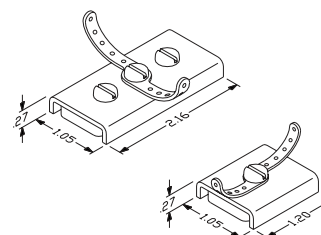

Mag-Clips, Wrap-Around Clasp

The wrap-around clasp easily secures a 25-pair cable (approximately 7/16" diameter) or a similar size cable, cord or tubing. The double-magnetic style has extra clasp-mounting screws allowing them to hold two cables with the addition of another clasp. Incorporate either a single or double magnet assembly to provide sufficient holding power.

- Direct pull required to separate these magnets from a painted surface averages 5 lb for the single magnetic style and 12 lb for the double magnet
- Finished in Chem Film over zinc plating
- Extra clasps may be ordered separately
- Shipping weight: 1 lb

Part Number	Description
17250-000	Single Wrap-Around Clip
17350-000	Double Wrap-Around Clip
17260-001	Extra Clasps, Small
17260-002	Extra Clasps, Large