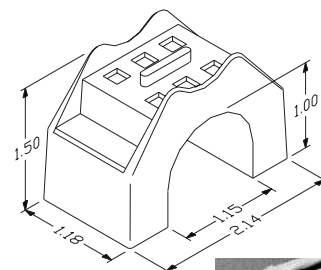

Product Information Sheet

MAG CLIPS

Mag-Clips, Medium

The medium sized 17000 and 17100 magnetic clips are designed to hold a 25-pair cable or several electrical cords. Keeps cables neat within workstation areas neat and off of the floor to reduce the danger of accidents. Nylon cable ties can be laced through the 4 square holes in the top of the 17000 series to secure additional cables.

Part Number	Description/Color
17000-000	Clip w/holes, Gray
17000-050	Clip w/holes, Gray, box of 50
17000-100	Clip w/holes, Beige
17000-150	Clip w/holes, Beige, Box of 50
17100-000	Clip w/o holes, Gray
17100-050	Clip w/o holes, Gray, Box of 50
17100-100	Clip w/o holes, Beige
17100-150	Clip w/o holes, Beige, Box of 50

Mag-Clips, Large

This larger clip holds a 100-pair telephone cable or up to 1-inch diameter tubing. There are also holes provided to lace additional cords to the top of the clip.

The amount of direct pull required to separate both styles of clips from a painted steel surface averages 15 lb.

Mag-Clips, Wrap-Around Clasp

The wrap-around clasp easily secures a 25-pair cable (approximately 7/16" diameter) or a similar size cable, cord or tubing. The double-magnetic style has extra clasp-mounting screws allowing them to hold two cables with the addition of another clasp. Incorporate either a single or double magnet assembly to provide sufficient holding power.