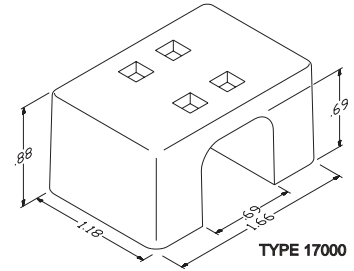

Product Information Sheet

MAG CLIPS

Mag-Clips, Medium

The medium sized 17000 and 17100 magnetic clips are designed to hold a 25-pair cable or several electrical cords. Keeps cables neat within workstation areas neat and off of the floor to reduce the danger of accidents. Nylon cable ties can be laced through the 4 square holes in the top of the 17000 series to secure additional cables.

Part Number	Description/Color
17000-000	Clip w/holes, Gray
17000-050	Clip w/holes, Gray, box of 50
17000-100	Clip w/holes, Beige
17000-150	Clip w/holes, Beige, Box of 50
17100-000	Clip w/o holes, Gray
17100-050	Clip w/o holes, Gray, Box of 50
17100-100	Clip w/o holes, Beige
17100-150	Clip w/o holes, Beige, Box of 50