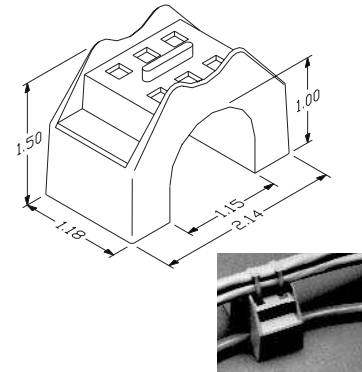

### Mag-Clips, Medium

The medium sized 17000 and 17100 magnetic clips are designed to hold a 25-pair cable or several electrical cords. Keeps cables neat within workstation areas neat and off of the floor to reduce the danger of accidents. Nylon cable ties can be laced through the 4 square holes in the top of the 17000 series to secure additional cables.

Part Number	Description/Color
17000-000	Clip w/holes, Gray
17000-050	Clip w/holes, Gray, box of 50
17000-100	Clip w/holes, Beige
17000-150	Clip w/holes, Beige, Box of 50
17100-000	Clip w/o holes, Gray
17100-050	Clip w/o holes, Gray, Box of 50
17100-100	Clip w/o holes, Beige
17100-150	Clip w/o holes, Beige, Box of 50

### Mag-Clips, Large

This larger clip holds a 100-pair telephone cable or up to 1-inch diameter tubing. There are also holes provided to lace additional cords to the top of the clip.

The amount of direct pull required to separate both styles of clips from a painted steel surface averages 15 lb.

### Mag-Clips, Wrap-Around Clasp

The wrap-around clasp easily secures a 25-pair cable (approximately 7/16" diameter) or a similar size cable, cord or tubing. The double-magnetic style has extra clasp-mounting screws allowing them to hold two cables with the addition of another clasp. Incorporate either a single or double magnet assembly to provide sufficient holding power.