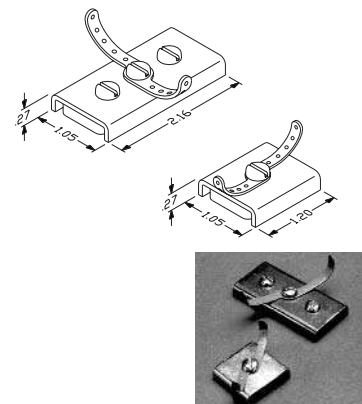

Mag-Clips, Wrap-Around Clasp

The wrap-around clasp easily secures a 25-pair cable (approximately 7/16" diameter) or a similar size cable, cord or tubing. The double-magnetic style has extra clasp-mounting screws allowing them to hold two cables with the addition of another clasp. Incorporate either a single or double magnet assembly to provide sufficient holding power.

- Direct pull required to separate these magnets from a painted surface averages 5 lb for the single magnetic style and 12 lb for the double magnet
- Finished in Chem Film over zinc plating
- Extra clasps may be ordered separately
- Shipping weight: 1 lb

Part Number	Description
17250-000	Single Wrap-Around Clip
17350-000	Double Wrap-Around Clip
17260-001	Extra Clasps, Small
17260-002	Extra Clasps, Large