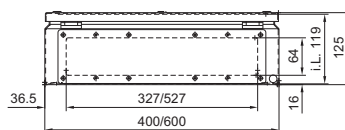

BG 1605.520, BG 1606.520

BG 1605.520

BG 1606.520

BG 1558.510, BG 1559.510

1 Only for BG 1559.510
i.L. = Clearance width

Bus enclosures BG

BG 1577.XXX, BG 1578.XXX, BG 1579.XXX

Model No. BG	Dimensions mm					Heights of viewing windows mm	
	B	H	T	F1	G1	H1	H2
1577.500	400	300	155	385	275	-	-
1577.530						190	42
1577.450						155	92
1578.500	600	300	155	585	275	-	-
1578.530						190	42
1578.450						155	92
1579.500	800	300	155	785	275	-	-
1579.530						190	42
1579.450						155	92

i.L. = Clearance width

BG 1611.510

i.L. = Clearance width

BG 1609.510

i.L. = Clearance width