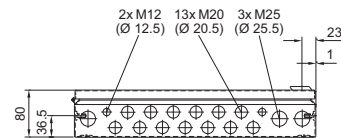

Enclosures

Small enclosures

Bus enclosures BG

BG 1583.520, BG 1584.520, BG 1585.520, BG 1586.520

BG 1583.520

BG 1584.520

BG 1585.520

BG 1586.520

BG 1605.520, BG 1606.520

BG 1605.520

BG 1606.520

BG 1558.510, BG 1559.510

1 Only for BG 1559.510
i.L. = Clearance width

Bus enclosures BG

BG 1577.XXX, BG 1578.XXX, BG 1579.XXX

Model No. BG	Dimensions mm					Heights of viewing windows mm	
	B	H	T	F1	G1	H1	H2
1577.500	400	300	155	385	275	-	-
1577.530						190	42
1577.450						155	92
1578.500	600	300	155	585	275	-	-
1578.530						190	42
1578.450						155	92
1579.500	800	300	155	785	275	-	-
1579.530						190	42
1579.450						155	92

i.L. = Clearance width

BG 1611.510

i.L. = Clearance width

BG 1609.510

i.L. = Clearance width