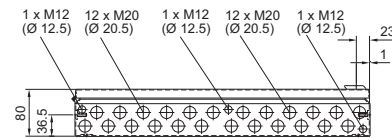

Enclosures

Small enclosures

Bus enclosures BG

BG 1583.520, BG 1584.520, BG 1585.520, BG 1586.520

BG 1583.520

BG 1584.520

BG 1585.520

BG 1586.520

BG 1605.520, BG 1606.520

BG 1605.520

BG 1606.520

BG 1558.510, BG 1559.510

1 Only for BG 1559.510
i.L. = Clearance width

Bus enclosures BG

BG 1577.XXX, BG 1578.XXX, BG 1579.XXX

Model No. BG	Dimensions mm					Heights of viewing windows mm	
	B	H	T	F1	G1	H1	H2
1577.500	400	300	155	385	275	-	-
1577.530						190	42
1577.450						155	92
1578.500	600	300	155	585	275	-	-
1578.530						190	42
1578.450						155	92
1579.500	800	300	155	785	275	-	-
1579.530						190	42
1579.450						155	92

i.L. = Clearance width

BG 1611.510

i.L. = Clearance width

BG 1609.510

i.L. = Clearance width