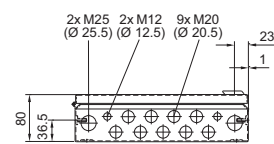

Enclosures

Small enclosures

Bus enclosures BG

BG 1583.520, BG 1584.520, BG 1585.520, BG 1586.520

BG 1583.520

BG 1584.520

BG 1585.520

BG 1586.520

BG 1605.520, BG 1606.520

BG 1605.520

BG 1606.520

BG 1558.510, BG 1559.510

1 Only for BG 1559.510
i.L. = Clearance width

Bus enclosures BG

BG 1577.XXX, BG 1578.XXX, BG 1579.XXX

Model No. BG	Dimensions mm					Heights of viewing windows mm	
	B	H	T	F1	G1	H1	H2
1577.500	400	300	155	385	275	-	-
1577.530						190	42
1577.450						155	92
1578.500	600	300	155	585	275	-	-
1578.530						190	42
1578.450						155	92
1579.500	800	300	155	785	275	-	-
1579.530						190	42
1579.450						155	92

i.L. = Clearance width

BG 1611.510

i.L. = Clearance width

BG 1609.510

i.L. = Clearance width