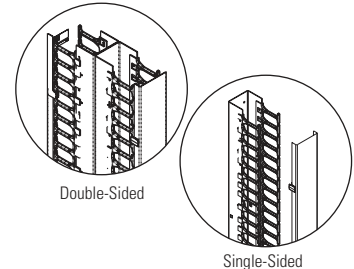

Product Cut Sheet

GLOBAL VERTICAL CABLING SECTION

The Global Vertical Cabling Section is an adaptable vertical cable management solution with a unique, two-piece design that reduces shipping size and cost. The two parts can be quickly assembled and then bolted to CPI's Universal and Standard racks, as well as QuadraRack and Adjustable QuadraRack frames. It ships partially assembled with patented cable guide fingers at 1U intervals. Each single-sided section includes a two-piece section, a two-piece door/cover and mounting hardware. Each double-sided section is a one-piece section and two-piece door/cover.

- Patented cable guide fingers at 1U intervals provide an organized pathway for cable and patch cords
- 7'H (2.1 m) provides 45U
- Snap-on, hinged door/cover hides cable for a finished appearance, yet allows quick access to cable for making changes
- Door/cover swings on hinges to open left or right
- Acorn nuts eliminate sharp edges, reducing injuries and torn cables
- Seven 2.5" (64 mm) pass-through ports allow cables to transition from front to back

Additional cable management can be achieved by placing sections back-to-back.

Cable Rings For GVCS

Use rings to create a separate cable path on back of Global Vertical Cabling Section to organize wires for a neat, professional installation. Contains seven rings.