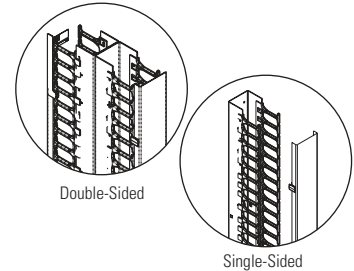

Product Cut Sheet

GLOBAL VERTICAL CABLING SECTION

The Global Vertical Cabling Section is an adaptable vertical cable management solution with a unique, two-piece design that reduces shipping size and cost. The two parts can be quickly assembled and then bolted to CPI's Universal and Standard racks, as well as QuadraRack and Adjustable QuadraRack frames. It ships partially assembled with patented cable guide fingers at 1U intervals. Each single-sided section includes a two-piece section, a two-piece door/cover and mounting hardware. Each double-sided section is a one-piece section and two-piece door/cover.

- Patented cable guide fingers at 1U intervals provide an organized pathway for cable and patch cords
- 7'H (2.1 m) provides 45U
- Snap-on, hinged door/cover hides cable for a finished appearance, yet allows quick access to cable for making changes
- Door/cover swings on hinges to open left or right
- Acorn nuts eliminate sharp edges, reducing injuries and torn cables
- Seven 2.5" (64 mm) pass-through ports allow cables to transition from front to back

Additional cable management can be achieved by placing sections back-to-back.

Cable Rings For GVCS

Use rings to create a separate cable path on back of Global Vertical Cabling Section to organize wires for a neat, professional installation. Contains seven rings.