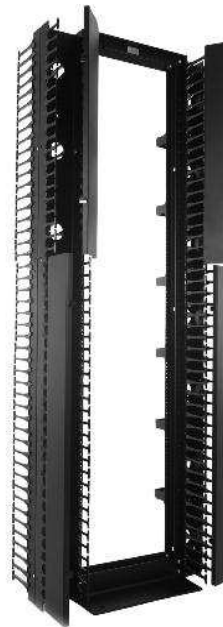

Product Cut Sheet

GLOBAL VERTICAL CABLING SECTION

The Global Vertical Cabling Section is an adaptable vertical cable management solution with a unique, two-piece design that reduces shipping size and cost. The two parts can be quickly assembled and then bolted to CPI's Universal and Standard racks, as well as QuadraRack and Adjustable QuadraRack frames. It ships partially assembled with patented cable guide fingers at 1U intervals. Each single-sided section includes a two-piece section, a two-piece door/cover and mounting hardware. Each double-sided section is a one-piece section and two-piece door/cover.

- Patented cable guide fingers at 1U intervals provide an organized pathway for cable and patch cords
- 7'H (2.1 m) provides 45U
- Snap-on, hinged door/cover hides cable for a finished appearance, yet allows quick access to cable for making changes
- Door/cover swings on hinges to open left or right
- Acorn nuts eliminate sharp edges, reducing injuries and torn cables
- Seven 2.5" (64 mm) pass-through ports allow cables to transition from front to back

Additional cable management can be achieved by placing sections back-to-back.

Cable Rings For GVCS

Use rings to create a separate cable path on back of Global Vertical Cabling Section to organize wires for a neat, professional installation. Contains seven rings.