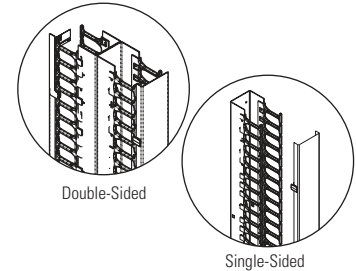

Product Cut Sheet

GLOBAL VERTICAL CABLING SECTION

The Global Vertical Cabling Section is an adaptable vertical cable management solution with a unique, two-piece design that reduces shipping size and cost. The two parts can be quickly assembled and then bolted to CPI's Universal and Standard racks, as well as QuadraRack and Adjustable QuadraRack frames. It ships partially assembled with patented cable guide fingers at 1U intervals. Each single-sided section includes a two-piece section, a two-piece door/cover and mounting hardware. Each double-sided section is a one-piece section and two-piece door/cover.

- Patented cable guide fingers at 1U intervals provide an organized pathway for cable and patch cords
- 7'H (2.1 m) provides 45U
- Snap-on, hinged door/cover hides cable for a finished appearance, yet allows quick access to cable for making changes
- Door/cover swings on hinges to open left or right
- Acorn nuts eliminate sharp edges, reducing injuries and torn cables
- Seven 2.5" (64 mm) pass-through ports allow cables to transition from front to back

Additional cable management can be achieved by placing sections back-to-back.

Cable Rings For GVCS

Use rings to create a separate cable path on back of Global Vertical Cabling Section to organize wires for a neat, professional installation. Contains seven rings.