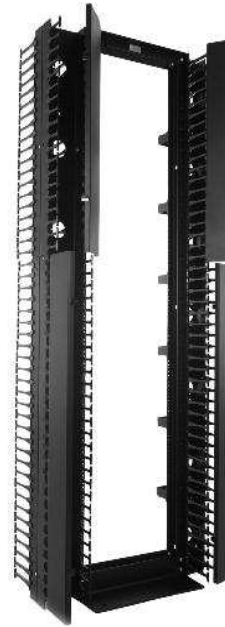

Product Cut Sheet

GLOBAL VERTICAL CABLING SECTION

The Global Vertical Cabling Section is an adaptable vertical cable management solution with a unique, two-piece design that reduces shipping size and cost. The two parts can be quickly assembled and then bolted to CPI's Universal and Standard racks, as well as QuadraRack and Adjustable QuadraRack frames. It ships partially assembled with patented cable guide fingers at 1U intervals. Each single-sided section includes a two-piece section, a two-piece door/cover and mounting hardware. Each double-sided section is a one-piece section and two-piece door/cover.

- Patented cable guide fingers at 1U intervals provide an organized pathway for cable and patch cords
- 7'H (2.1 m) provides 45U
- Snap-on, hinged door/cover hides cable for a finished appearance, yet allows quick access to cable for making changes
- Door/cover swings on hinges to open left or right
- Acorn nuts eliminate sharp edges, reducing injuries and torn cables
- Seven 2.5" (64 mm) pass-through ports allow cables to transition from front to back

Additional cable management can be achieved by placing sections back-to-back.

Cable Rings For GVCS

Use rings to create a separate cable path on back of Global Vertical Cabling Section to organize wires for a neat, professional installation. Contains seven rings.