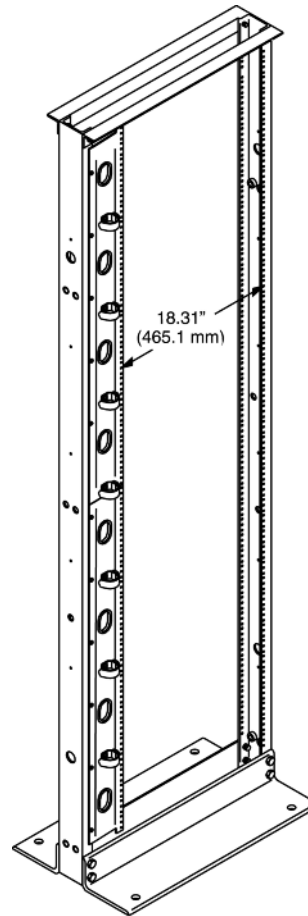

Product Cut Sheet

PANEL ADAPTER WITH CABLE MANAGEMENT

Panel Adapter with Cable Management, Single-Sided, 23" to 19"

CPI offers a solution for those who have 7'H (2.1 m) x 23"W racks and need to mount 19" equipment along the entire length of the rack. Existing panel adapters are typically composed of two side panels which reduce the mounting width and center the equipment. CPI's unique design performs the reduction on one side. Not only can you mount 19" equipment, but you also have room for cable management on the wide adapter panel.

Eight 2.25" (57.2 mm) oval pass-through ports with edge protectors provide cable access from front to rear of the panel. In addition, there are seven threaded holes along the front surface of the panels for mounting optional Center Grommet Buckle Saf-T-Grip® Cable Management Straps to provide strain relief and vertical cable management.

- Includes (50) pilot point #12-24 mounting screws with combination Phillips/Straight heads
- Saf-T-Grip straps are optional
- Split design allows you to adapt half or all of a 7'H (2.1 m) relay rack
- Adapter panels mount on right or left side of rack
- Panels are joggled to maintain uniform mounting surface plane
- For lightweight applications (patch panels & cable management)