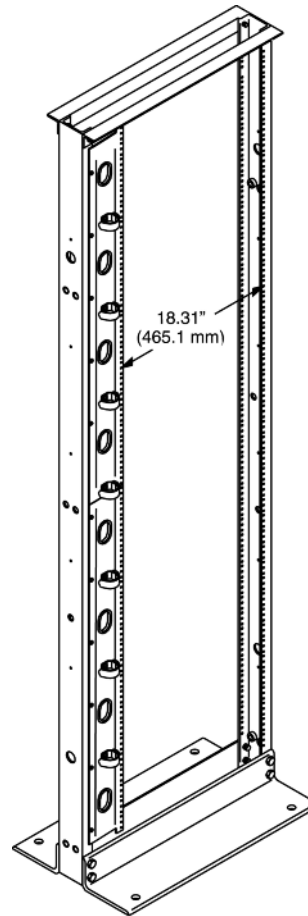

## PANEL ADAPTER WITH CABLE MANAGEMENT

### Panel Adapter with Cable Management, Single-Sided, 23" to 19"

CPI offers a solution for those who have 7'H (2.1 m) x 23"W racks and need to mount 19" equipment along the entire length of the rack. Existing panel adapters are typically composed of two side panels which reduce the mounting width and center the equipment. CPI's unique design performs the reduction on one side. Not only can you mount 19" equipment, but you also have room for cable management on the wide adapter panel.

Eight 2.25" (57.2 mm) oval pass-through ports with edge protectors provide cable access from front to rear of the panel. In addition, there are seven threaded holes along the front surface of the panels for mounting optional Center Grommet Buckle Saf-T-Grip® Cable Management Straps to provide strain relief and vertical cable management.

- Includes (50) pilot point #12-24 mounting screws with combination Phillips/Straight heads
- Saf-T-Grip straps are optional
- Split design allows you to adapt half or all of a 7'H (2.1 m) relay rack
- Adapter panels mount on right or left side of rack
- Panels are joggled to maintain uniform mounting surface plane
- For lightweight applications (patch panels & cable management)