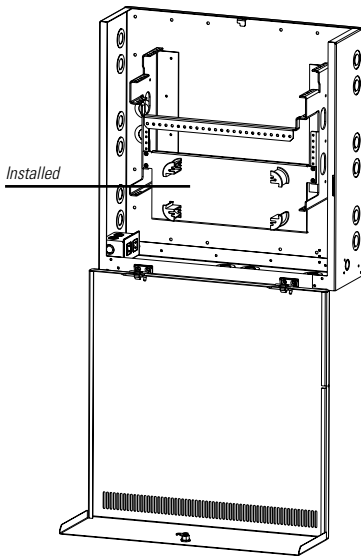

# Fiber Slack Manager Panel for ThinLine II Wall-Mount Cabinet

The Fiber Slack Manager Panel provides both fiber slack management and a mounting surface for a small fiber manager or LIU. Secured under the outermost mounting units, the panel takes up no mounting space within the cabinet. It attaches to the cabinet with standard #12-24 rack screws (included in the ThinLine Cabinet's hardware kit).

## ORDERING INFORMATION

Part Number	Description	Shipping Weight lb (kg)
12955-X19	19" EIA Rack-Mount, Fiber Slack Manager Panel	2 (0.9)

X=color: 2=Computer Beige, 7=Black

For product CSI Specs, visit the Support & Downloads page on [www.chatsworth.com](http://www.chatsworth.com).