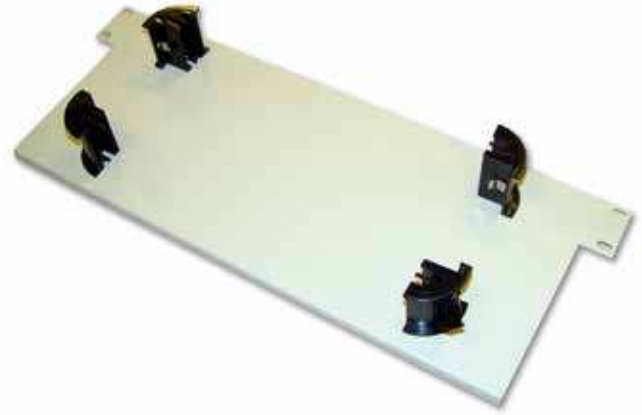

# Fiber Slack Manager Panel for ThinLine II Wall-Mount Cabinet

The Fiber Slack Manager Panel provides both fiber slack management and a mounting surface for a small fiber manager or LIU. Secured under the outermost mounting units, the panel takes up no mounting space within the cabinet. It attaches to the cabinet with standard #12-24 rack screws (included in the ThinLine Cabinet's hardware kit).

## ORDERING INFORMATION

Part Number	Description	Shipping Weight lb (kg)
12955-X19	19" EIA Rack-Mount, Fiber Slack Manager Panel	2 (0.9)

X=color: 2=Computer Beige, 7=Black

For product CSI Specs, visit the Support & Downloads page on [www.chatsworth.com](http://www.chatsworth.com).