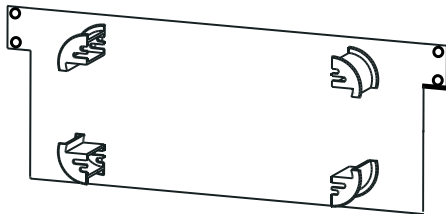

# Fiber Slack Manager Panel for ThinLine II Wall-Mount Cabinet

The Fiber Slack Manager Panel provides both fiber slack management and a mounting surface for a small fiber manager or LIU. Secured under the outermost mounting units, the panel takes up no mounting space within the cabinet. It attaches to the cabinet with standard #12-24 rack screws (included in the ThinLine Cabinet's hardware kit).

## ORDERING INFORMATION

Part Number	Description	Shipping Weight lb (kg)
12955-X19	19" EIA Rack-Mount, Fiber Slack Manager Panel	2 (0.9)

X=color: 2=Computer Beige, 7=Black

For product CSI Specs, visit the Support & Downloads page on [www.chatsworth.com](http://www.chatsworth.com).