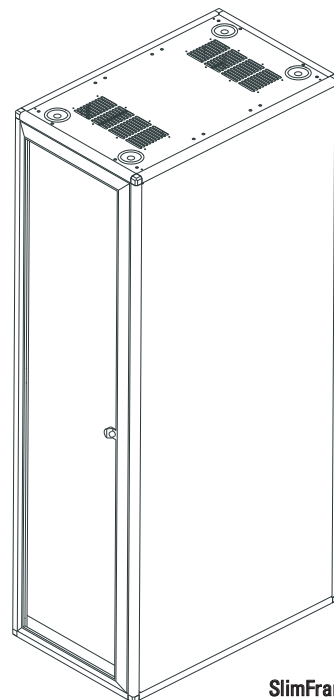

SlimFrame Cabinet

800-834-4969 in U.S. & Canada • www.chatsworth.com

CHATSWORTH PRODUCTS, INC.