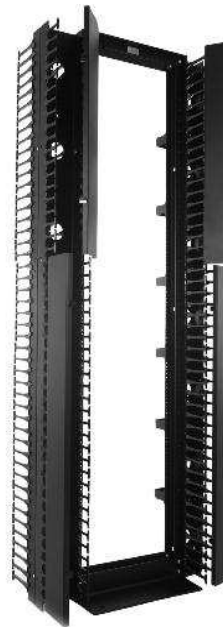

## GLOBAL VERTICAL CABLING SECTION

The Global Vertical Cabling Section is an adaptable vertical cable management solution with a unique, two-piece design that reduces shipping size and cost. The two parts can be quickly assembled and then bolted to CPI's Universal and Standard racks, as well as QuadraRack and Adjustable QuadraRack frames. It ships partially assembled with patented cable guide fingers at 1U intervals. Each single-sided section includes a two-piece section, a two-piece door/cover and mounting hardware. Each double-sided section is a one-piece section and two-piece door/cover.

- Patented cable guide fingers at 1U intervals provide an organized pathway for cable and patch cords
- 7'H (2.1 m) provides 45U
- Snap-on, hinged door/cover hides cable for a finished appearance, yet allows quick access to cable for making changes
- Door/cover swings on hinges to open left or right
- Acorn nuts eliminate sharp edges, reducing injuries and torn cables
- Seven 2.5" (64 mm) pass-through ports allow cables to transition from front to back

Additional cable management can be achieved by placing sections back-to-back.