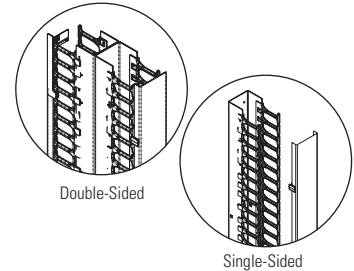

## GLOBAL VERTICAL CABLING SECTION

The Global Vertical Cabling Section is an adaptable vertical cable management solution with a unique, two-piece design that reduces shipping size and cost. The two parts can be quickly assembled and then bolted to CPI's Universal and Standard racks, as well as QuadraRack and Adjustable QuadraRack frames. It ships partially assembled with patented cable guide fingers at 1U intervals. Each single-sided section includes a two-piece section, a two-piece door/cover and mounting hardware. Each double-sided section is a one-piece section and two-piece door/cover.

- Patented cable guide fingers at 1U intervals provide an organized pathway for cable and patch cords
- 7'H (2.1 m) provides 45U
- Snap-on, hinged door/cover hides cable for a finished appearance, yet allows quick access to cable for making changes
- Door/cover swings on hinges to open left or right
- Acorn nuts eliminate sharp edges, reducing injuries and torn cables
- Seven 2.5" (64 mm) pass-through ports allow cables to transition from front to back

Additional cable management can be achieved by placing sections back-to-back.