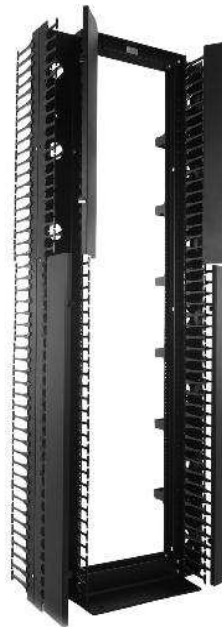

Product Cut Sheet

GLOBAL VERTICAL CABLING SECTION

The Global Vertical Cabling Section is an adaptable vertical cable management solution with a unique, two-piece design that reduces shipping size and cost. The two parts can be quickly assembled and then bolted to CPI's Universal and Standard racks, as well as QuadraRack and Adjustable QuadraRack frames. It ships partially assembled with patented cable guide fingers at 1U intervals. Each single-sided section includes a two-piece section, a two-piece door/cover and mounting hardware. Each double-sided section is a one-piece section and two-piece door/cover.

- Patented cable guide fingers at 1U intervals provide an organized pathway for cable and patch cords
- 7'H (2.1 m) provides 45U
- Snap-on, hinged door/cover hides cable for a finished appearance, yet allows quick access to cable for making changes
- Door/cover swings on hinges to open left or right
- Acorn nuts eliminate sharp edges, reducing injuries and torn cables
- Seven 2.5" (64 mm) pass-through ports allow cables to transition from front to back

Additional cable management can be achieved by placing sections back-to-back.

Cable Rings For GVCS

Use rings to create a separate cable path on back of Global Vertical Cabling Section to organize wires for a neat, professional installation. Contains seven rings.