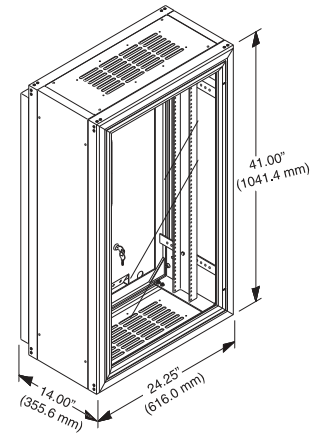

Product Cut Sheet

SILVER FRAME WALL-MOUNT CABINET

The Silver Frame Wall-Mount Cabinet provides an elegant and premium quality enclosure for protecting and securing your rack-mount equipment. Uses less space than conventional floor racks or enclosures. Unique dual-locking hinge design provides convenient front and rear access. With the 5.5" x 10.3" cable pass-through port in the center of the back panel, it is possible to route cable through the wall directly into the mounted cabinet for a more secure installation.

Rack mounting surface depth is adjustable front to back 7-1/2" for 14" depth and 16-1/2" for 24" depth. 36" usable mounting height (20U). Universal 5/8"-5/8"-1/2" alternating hole pattern on both front and back sides.

- Unique dual locking hinge design
- Strong, lightweight aluminum construction
- 19" rack width
- Vented top and bottom for optimum air flow
- Adjustable rack mounting surface
- Includes (50) #12-24 mounting screws
- Installation hardware included: 1/4" lag screw for backboard or stud mounting and Saf-T-Grip® Cable Management Straps for cable routing
- Ships fully assembled
- Supports up to 150 lb (68 kg)

Part Number	Description H x W x D	Shipping Weight lb (kg)
Silver Frame Cabinet w/Smoked Plexiglass Doors		
11680-X19	41 x 24.3 x 14 (1040 x 617 x 360)	61 (27.7)
11685-X19	41 x 24.3 x 24 (1040 x 617 x 610)	71 (32.2)
Silver Frame Cabinet with Solid Metal Doors		
12680-X19	41 x 24.3 x 14 (1040 x 617 x 360)	61 (27.7)
12685-X19	41 x 24.3 x 24 (1040 x 617 x 610)	71 (32.2)