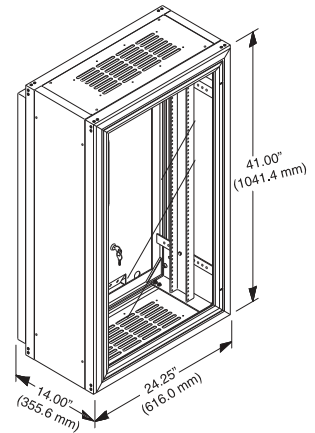

Product Cut Sheet

SILVER FRAME WALL-MOUNT CABINET

The Silver Frame Wall-Mount Cabinet provides an elegant and premium quality enclosure for protecting and securing your rack-mount equipment. Uses less space than conventional floor racks or enclosures. Unique dual-locking hinge design provides convenient front and rear access. With the 5.5" x 10.3" cable pass-through port in the center of the back panel, it is possible to route cable through the wall directly into the mounted cabinet for a more secure installation.

Rack mounting surface depth is adjustable front to back 7-1/2" for 14" depth and 16-1/2" for 24" depth. 36" usable mounting height (20U). Universal 5/8"-5/8"-1/2" alternating hole pattern on both front and back sides.

- Unique dual locking hinge design
- Strong, lightweight aluminum construction
- 19" rack width
- Vented top and bottom for optimum air flow
- Adjustable rack mounting surface
- Includes (50) #12-24 mounting screws
- Installation hardware included: 1/4" lag screw for backboard or stud mounting and Saf-T-Grip® Cable Management Straps for cable routing
- Ships fully assembled
- Supports up to 150 lb (68 kg)

Part Number	Description H x W x D	Shipping Weight lb (kg)
Silver Frame Cabinet w/Smoked Plexiglass Doors		
11680-X19	41 x 24.3 x 14 (1040 x 617 x 360)	61 (27.7)
11685-X19	41 x 24.3 x 24 (1040 x 617 x 610)	71 (32.2)
Silver Frame Cabinet with Solid Metal Doors		
12680-X19	41 x 24.3 x 14 (1040 x 617 x 360)	61 (27.7)
12685-X19	41 x 24.3 x 24 (1040 x 617 x 610)	71 (32.2)