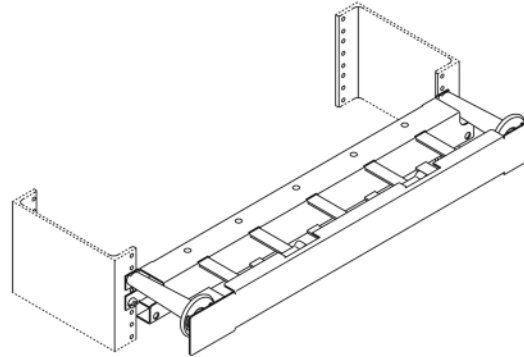

Product Cut Sheet

CLIP-ON CABLE COVER

The Clip-On Cable Cover is designed for use with the CPI 19" Horizontal Wire Management Panels. Attach to the horizontal wire management panel by simply sliding/clipping it into place.

Part Number	Description	Shipping Weight lb (kg)
12663-X01	Cable Cover for 13070-XXX, 1U	2 (0.9)
12663-X02	Cable Cover for 13075-XXX, 2U	2 (0.9)

X=color: 1=Gray, 2=Computer Beige, 5=Clear, 7=Black, E=Glacier White.