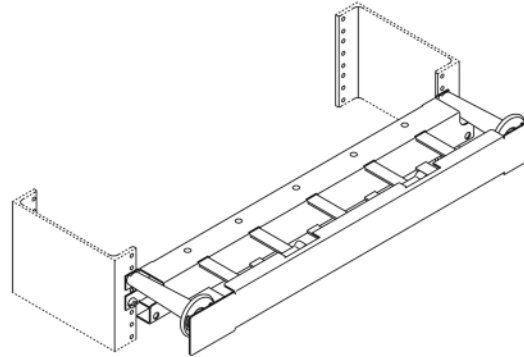

# Product Cut Sheet

## CLIP-ON CABLE COVER

The Clip-On Cable Cover is designed for use with the CPI 19" Horizontal Wire Management Panels. Attach to the horizontal wire management panel by simply sliding/clipping it into place.

Part Number	Description	Shipping Weight lb (kg)
12663-X01	Cable Cover for 13070-XXX, 1U	2 (0.9)
12663-X02	Cable Cover for 13075-XXX, 2U	2 (0.9)

*X=color: 1=Gray, 2=Computer Beige, 5=Clear, 7=Black, E=Glacier White.*