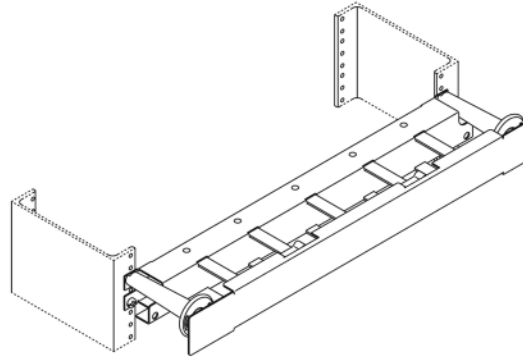

# Product Cut Sheet

## CLIP-ON CABLE COVER

The Clip-On Cable Cover is designed for use with the CPI 19" Horizontal Wire Management Panels. Attach to the horizontal wire management panel by simply sliding/clipping it into place.

Part Number	Description	Shipping Weight lb (kg)
12663-X01	Cable Cover for 13070-XXX, 1U	2 (0.9)
12663-X02	Cable Cover for 13075-XXX, 2U	2 (0.9)

*X=color: 1=Gray, 2=Computer Beige, 5=Clear, 7=Black, E=Glacier White.*