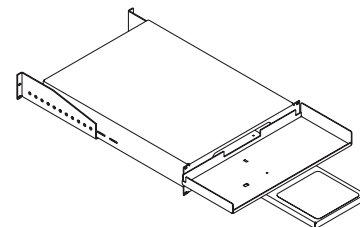

Product Information Sheet

MONITOR SHELF AND SLIDING KEYBOARD TRAY

Monitor Shelf and Sliding Keyboard Tray With Mouse Pad provides a compact, easy to use solution for storing a monitor, keyboard and mouse on a 4-post frame or within a CPI Cabinet System. The shelf provides a sturdy storage space for monitors or other equipment and features an integrated keyboard tray and mouse pad that extends from the center of the shelf and locks in the open position when being used, but is out of the way when closed. Monitor Shelf and Sliding Keyboard Tray With Mouse Pad fits CPI QuadraRack™ Frames and CPI Cabinets Systems that are 24" to 39" deep.

- Available in 19" EIA or 23" wide rack-mount widths
- Attaches to four-post mounting rails positioned between 24" and 39" in depth
- The 2 RMU, 24" deep shelf will support up to 200 lb
- The keyboard tray will hold keyboards up to 19.1"W x 8.5"D
- The mouse pad has a padded 7" x 7" surface
- Available painted in a gray, computer white or black finish
- Installs with eight rack-mount screws (not included with the shelf)

| Part Number | | Color | Shipping Weight |
|-------------|-----------|-------|-----------------|
| 19" Wide | 23" Wide | | |
| 12495-119 | 12495-123 | Gray | 23/24 lb |
| 12495-219 | 12495-223 | White | 23/24 lb |
| 12495-719 | 12495-723 | Black | 23/24 lb |