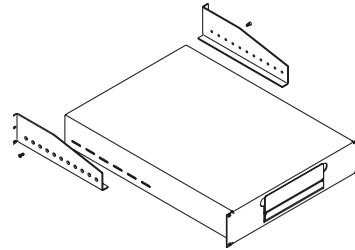

Product Information Sheet

MONITOR SHELF AND SLIDING KEYBOARD TRAY

Monitor Shelf and Sliding Keyboard Tray With Mouse Pad provides a compact, easy to use solution for storing a monitor, keyboard and mouse on a 4-post frame or within a CPI Cabinet System. The shelf provides a sturdy storage space for monitors or other equipment and features an integrated keyboard tray and mouse pad that extends from the center of the shelf and locks in the open position when being used, but is out of the way when closed. Monitor Shelf and Sliding Keyboard Tray With Mouse Pad fits CPI QuadraRack™ Frames and CPI Cabinets Systems that are 24" to 39" deep.

- Available in 19" EIA or 23" wide rack-mount widths
- Attaches to four-post mounting rails positioned between 24" and 39" in depth
- The 2 RMU, 24" deep shelf will support up to 200 lb
- The keyboard tray will hold keyboards up to 19.1"W x 8.5"D
- The mouse pad has a padded 7" x 7" surface
- Available painted in a gray, computer white or black finish
- Installs with eight rack-mount screws (not included with the shelf)

| Part Number | | Color | Shipping Weight |
|-------------|-----------|-------|-----------------|
| 19" Wide | 23" Wide | | |
| 12495-119 | 12495-123 | Gray | 23/24 lb |
| 12495-219 | 12495-223 | White | 23/24 lb |
| 12495-719 | 12495-723 | Black | 23/24 lb |