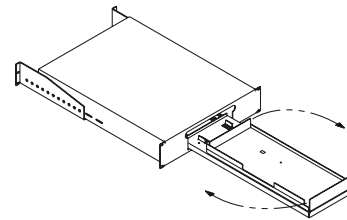

Product Information Sheet

MONITOR SHELF AND SLIDING KEYBOARD TRAY

Monitor Shelf and Sliding Keyboard Tray With Mouse Pad provides a compact, easy to use solution for storing a monitor, keyboard and mouse on a 4-post frame or within a CPI Cabinet System. The shelf provides a sturdy storage space for monitors or other equipment and features an integrated keyboard tray and mouse pad that extends from the center of the shelf and locks in the open position when being used, but is out of the way when closed. Monitor Shelf and Sliding Keyboard Tray With Mouse Pad fits CPI QuadraRack™ Frames and CPI Cabinets Systems that are 24" to 39" deep.

- Available in 19" EIA or 23" wide rack-mount widths
- Attaches to four-post mounting rails positioned between 24" and 39" in depth
- The 2 RMU, 24" deep shelf will support up to 200 lb
- The keyboard tray will hold keyboards up to 19.1"W x 8.5"D
- The mouse pad has a padded 7" x 7" surface
- Available painted in a gray, computer white or black finish
- Installs with eight rack-mount screws (not included with the shelf)

Part Number		Color	Shipping Weight
19" Wide	23" Wide		
12495-119	12495-123	Gray	23/24 lb
12495-219	12495-223	White	23/24 lb
12495-719	12495-723	Black	23/24 lb

800-834-4969 in US & Canada • www.chatsworth.com

CHATSWORTH PRODUCTS, INC.

©2006 Chatsworth Products, Inc. 3/06/GT