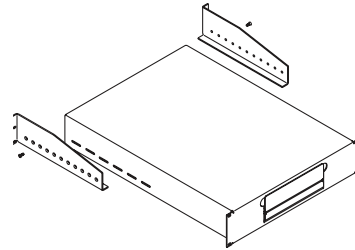

Product Information Sheet

MONITOR SHELF AND SLIDING KEYBOARD TRAY

Monitor Shelf and Sliding Keyboard Tray With Mouse Pad provides a compact, easy to use solution for storing a monitor, keyboard and mouse on a 4-post frame or within a CPI Cabinet System. The shelf provides a sturdy storage space for monitors or other equipment and features an integrated keyboard tray and mouse pad that extends from the center of the shelf and locks in the open position when being used, but is out of the way when closed. Monitor Shelf and Sliding Keyboard Tray With Mouse Pad fits CPI QuadraRack™ Frames and CPI Cabinets Systems that are 24" to 39" deep.

- Available in 19" EIA or 23" wide rack-mount widths
- Attaches to four-post mounting rails positioned between 24" and 39" in depth
- The 2 RMU, 24" deep shelf will support up to 200 lb
- The keyboard tray will hold keyboards up to 19.1"W x 8.5"D
- The mouse pad has a padded 7" x 7" surface
- Available painted in a gray, computer white or black finish
- Installs with eight rack-mount screws (not included with the shelf)

Part Number		Color	Shipping Weight
19" Wide	23" Wide		
12495-119	12495-123	Gray	23/24 lb
12495-219	12495-223	White	23/24 lb
12495-719	12495-723	Black	23/24 lb

800-834-4969 in US & Canada • www.chatsworth.com

CHATSWORTH PRODUCTS, INC.

©2006 Chatsworth Products, Inc. 3/06/GT