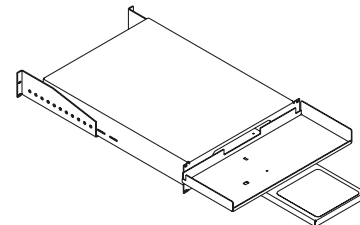

## MONITOR SHELF AND SLIDING KEYBOARD TRAY

Monitor Shelf and Sliding Keyboard Tray With Mouse Pad provides a compact, easy to use solution for storing a monitor, keyboard and mouse on a 4-post frame or within a CPI Cabinet System. The shelf provides a sturdy storage space for monitors or other equipment and features an integrated keyboard tray and mouse pad that extends from the center of the shelf and locks in the open position when being used, but is out of the way when closed. Monitor Shelf and Sliding Keyboard Tray With Mouse Pad fits CPI QuadraRack™ Frames and CPI Cabinets Systems that are 24" to 39" deep.

- Available in 19" EIA or 23" wide rack-mount widths
- Attaches to four-post mounting rails positioned between 24" and 39" in depth
- The 2 RMU, 24" deep shelf will support up to 200 lb
- The keyboard tray will hold keyboards up to 19.1"W x 8.5"D
- The mouse pad has a padded 7" x 7" surface
- Available painted in a gray, computer white or black finish
- Installs with eight rack-mount screws (not included with the shelf)

Part Number		Color	Shipping Weight
19" Wide	23" Wide		
12495-119	12495-123	Gray	23/24 lb
12495-219	12495-223	White	23/24 lb
12495-719	12495-723	Black	23/24 lb

800-834-4969 in US & Canada • [www.chatsworth.com](http://www.chatsworth.com)