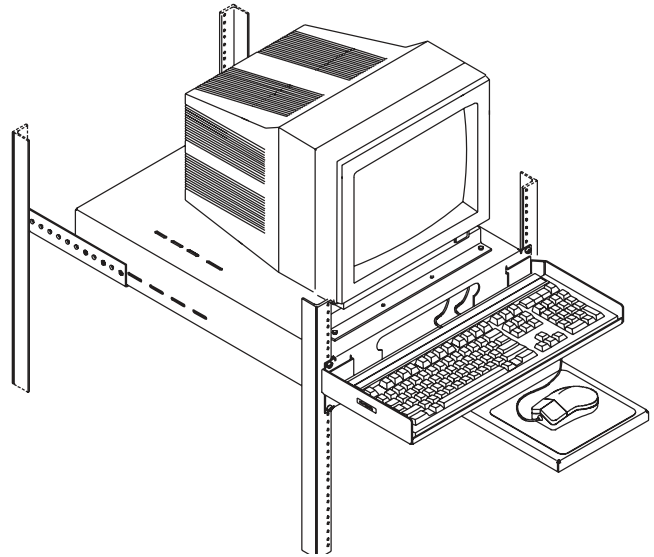

Product Information Sheet

MONITOR SHELF AND SLIDING KEYBOARD TRAY

Monitor Shelf and Sliding Keyboard Tray With Mouse Pad provides a compact, easy to use solution for storing a monitor, keyboard and mouse on a 4-post frame or within a CPI Cabinet System. The shelf provides a sturdy storage space for monitors or other equipment and features an integrated keyboard tray and mouse pad that extends from the center of the shelf and locks in the open position when being used, but is out of the way when closed. Monitor Shelf and Sliding Keyboard Tray With Mouse Pad fits CPI QuadraRack™ Frames and CPI Cabinets Systems that are 24" to 39" deep.

- Available in 19" EIA or 23" wide rack-mount widths
- Attaches to four-post mounting rails positioned between 24" and 39" in depth
- The 2 RMU, 24" deep shelf will support up to 200 lb
- The keyboard tray will hold keyboards up to 19.1"W x 8.5"D
- The mouse pad has a padded 7" x 7" surface
- Available painted in a gray, computer white or black finish
- Installs with eight rack-mount screws (not included with the shelf)

Part Number		Color	Shipping Weight
19" Wide	23" Wide		
12495-119	12495-123	Gray	23/24 lb
12495-219	12495-223	White	23/24 lb
12495-719	12495-723	Black	23/24 lb

800-834-4969 in US & Canada • www.chatsworth.com

CHATSWORTH PRODUCTS, INC.

©2006 Chatsworth Products, Inc. 3/06/GT