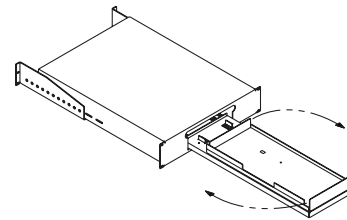

Product Information Sheet

MONITOR SHELF AND SLIDING KEYBOARD TRAY

Monitor Shelf and Sliding Keyboard Tray With Mouse Pad provides a compact, easy to use solution for storing a monitor, keyboard and mouse on a 4-post frame or within a CPI Cabinet System. The shelf provides a sturdy storage space for monitors or other equipment and features an integrated keyboard tray and mouse pad that extends from the center of the shelf and locks in the open position when being used, but is out of the way when closed. Monitor Shelf and Sliding Keyboard Tray With Mouse Pad fits CPI QuadraRack™ Frames and CPI Cabinets Systems that are 24" to 39" deep.

- Available in 19" EIA or 23" wide rack-mount widths
- Attaches to four-post mounting rails positioned between 24" and 39" in depth
- The 2 RMU, 24" deep shelf will support up to 200 lb
- The keyboard tray will hold keyboards up to 19.1"W x 8.5"D
- The mouse pad has a padded 7" x 7" surface
- Available painted in a gray, computer white or black finish
- Installs with eight rack-mount screws (not included with the shelf)

Part Number		Color	Shipping Weight
19" Wide	23" Wide		
12495-119	12495-123	Gray	23/24 lb
12495-219	12495-223	White	23/24 lb
12495-719	12495-723	Black	23/24 lb

800-834-4969 in US & Canada • www.chatsworth.com