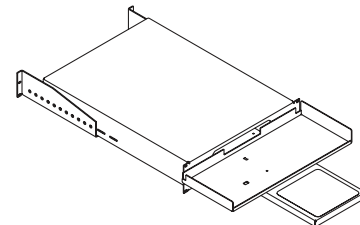

Product Information Sheet

MONITOR SHELF AND SLIDING KEYBOARD TRAY

Monitor Shelf and Sliding Keyboard Tray With Mouse Pad provides a compact, easy to use solution for storing a monitor, keyboard and mouse on a 4-post frame or within a CPI Cabinet System. The shelf provides a sturdy storage space for monitors or other equipment and features an integrated keyboard tray and mouse pad that extends from the center of the shelf and locks in the open position when being used, but is out of the way when closed. Monitor Shelf and Sliding Keyboard Tray With Mouse Pad fits CPI QuadraRack™ Frames and CPI Cabinets Systems that are 24" to 39" deep.

- Available in 19" EIA or 23" wide rack-mount widths
- Attaches to four-post mounting rails positioned between 24" and 39" in depth
- The 2 RMU, 24" deep shelf will support up to 200 lb
- The keyboard tray will hold keyboards up to 19.1"W x 8.5"D
- The mouse pad has a padded 7" x 7" surface
- Available painted in a gray, computer white or black finish
- Installs with eight rack-mount screws (not included with the shelf)

Part Number		Color	Shipping Weight
19" Wide	23" Wide		
12495-119	12495-123	Gray	23/24 lb
12495-219	12495-223	White	23/24 lb
12495-719	12495-723	Black	23/24 lb

800-834-4969 in US & Canada • www.chatsworth.com