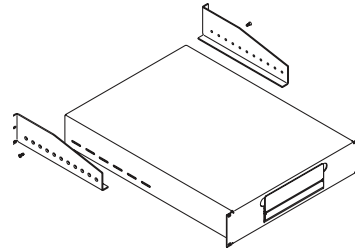

Product Information Sheet

MONITOR SHELF AND SLIDING KEYBOARD TRAY

Monitor Shelf and Sliding Keyboard Tray With Mouse Pad provides a compact, easy to use solution for storing a monitor, keyboard and mouse on a 4-post frame or within a CPI Cabinet System. The shelf provides a sturdy storage space for monitors or other equipment and features an integrated keyboard tray and mouse pad that extends from the center of the shelf and locks in the open position when being used, but is out of the way when closed. Monitor Shelf and Sliding Keyboard Tray With Mouse Pad fits CPI QuadraRack™ Frames and CPI Cabinets Systems that are 24" to 39" deep.

- Available in 19" EIA or 23" wide rack-mount widths
- Attaches to four-post mounting rails positioned between 24" and 39" in depth
- The 2 RMU, 24" deep shelf will support up to 200 lb
- The keyboard tray will hold keyboards up to 19.1"W x 8.5"D
- The mouse pad has a padded 7" x 7" surface
- Available painted in a gray, computer white or black finish
- Installs with eight rack-mount screws (not included with the shelf)

Part Number		Color	Shipping Weight
19" Wide	23" Wide		
12495-119	12495-123	Gray	23/24 lb
12495-219	12495-223	White	23/24 lb
12495-719	12495-723	Black	23/24 lb

800-834-4969 in US & Canada • www.chatsworth.com