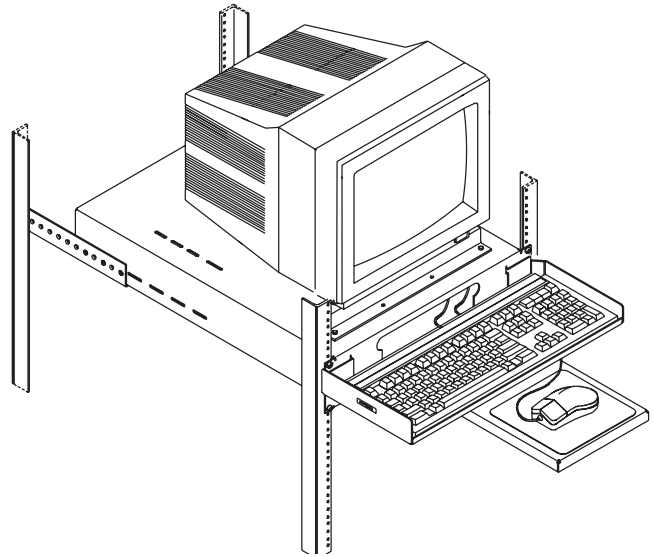

Product Information Sheet

MONITOR SHELF AND SLIDING KEYBOARD TRAY

Monitor Shelf and Sliding Keyboard Tray With Mouse Pad provides a compact, easy to use solution for storing a monitor, keyboard and mouse on a 4-post frame or within a CPI Cabinet System. The shelf provides a sturdy storage space for monitors or other equipment and features an integrated keyboard tray and mouse pad that extends from the center of the shelf and locks in the open position when being used, but is out of the way when closed. Monitor Shelf and Sliding Keyboard Tray With Mouse Pad fits CPI QuadraRack™ Frames and CPI Cabinets Systems that are 24" to 39" deep.

- Available in 19" EIA or 23" wide rack-mount widths
- Attaches to four-post mounting rails positioned between 24" and 39" in depth
- The 2 RMU, 24" deep shelf will support up to 200 lb
- The keyboard tray will hold keyboards up to 19.1"W x 8.5"D
- The mouse pad has a padded 7" x 7" surface
- Available painted in a gray, computer white or black finish
- Installs with eight rack-mount screws (not included with the shelf)