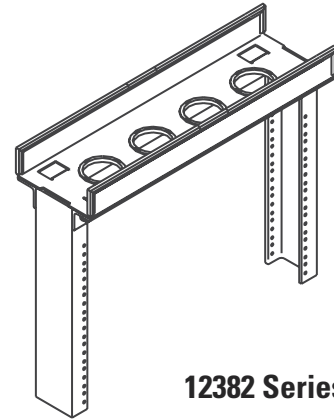

## RACK TOP-MOUNT CABLE TROUGH

The Rack Top-Mount Cable Trough mounts on top of CPI racks to create a quick, cost-effective solution to routing cable without using conventional cable runway.

The trough drops into the gap between the top angle bars on the rack. No additional mounting hardware is required. Fits 3" and 6" deep rack channels in 19", 23" and 25" rack widths.

| Part Number  | Description   | Shipping Weight lb (kg) |
|--|---|-------------------------|
| <b>For Use on 19" Rack with 3" (80 mm) Rack Channel</b>  |   |                         |
| 12382-X19  | 2.75"H x 6"W x 20.25"L<br>(69.9 mm x 150 mm x 514.4 mm) | 2 (0.9)                 |
| <b>For Use on 23" Rack with 3" (80 mm) Rack Channel</b>  |   |                         |
| 12382-X23  | 2.75"H x 6"W x 24.25"L<br>(69.9 mm x 150 mm x 616.0 mm) | 2 (0.9)                 |
| <b>For Use on 19" Rack with 6" (150 mm) Rack Channel</b> |   |                         |
| 12383-X19  | 2.75"H x 9"W x 20.25"L<br>(69.9 mm x 230 mm x 514.4 mm) | 2 (0.9)                 |
| <b>For Use on 23" Rack with 6" (150 mm) Rack Channel</b> |   |                         |
| 12383-X23  | 2.75"H x 9"W x 24.25"L<br>(69.9 mm x 230 mm x 616.0 mm) | 2 (0.9)                 |