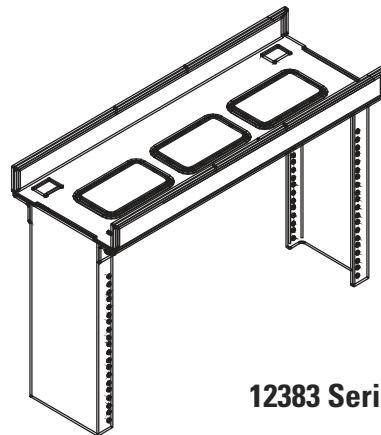

12383 Series

800-834-4969 in U.S. & Canada • www.chatsworth.com

CHATSWORTH PRODUCTS

©2015 Chatsworth Products, Inc. All rights reserved. CPI, CPI Passive Cooling, GlobalFrame, MegaFrame, Saf-T-Grip, Seismic Frame, SlimFrame, TeraFrame, CUBE-IT Plus, Evolution, OnTrac, Velocity and QuadraRack are federally registered trademarks of Chatsworth Products. eConnect and Simply Efficient are trademarks of Chatsworth Products. All other trademarks belong to their respective companies. 07/15