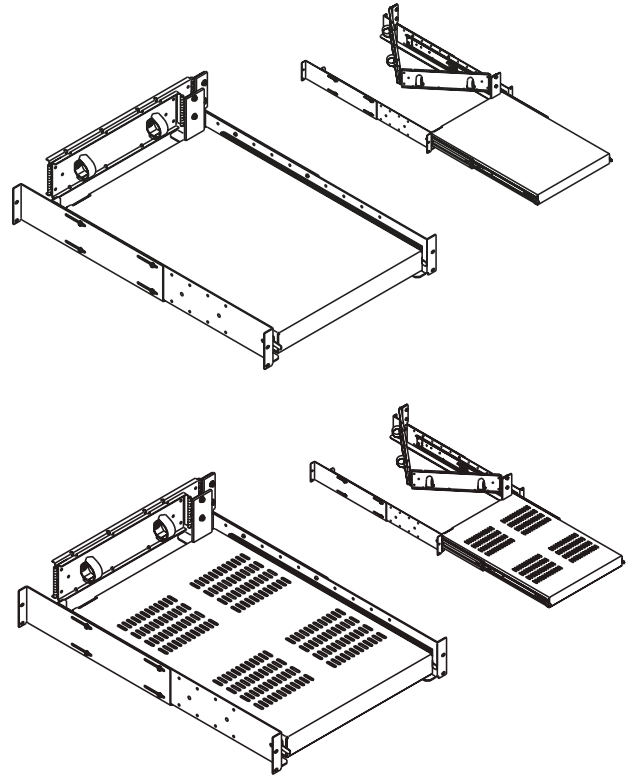

Product Information Sheet

SLIDING SHELF

These specially designed shelves are suitable for applications where there is a need to access installed equipment for maintenance, upgrading, cleaning, etc. The preassembled cable management arm prevents tangles, twists and damage from cuts, kinks, etc. during shelf extension or retraction as well as maintaining proper bend radius of cable. Shelves mount to the four vertical mounting rails. Two depths are offered (18" and 24") to provide clearance for cables, ventilation, power strips, etc. Shelves have adjustable mounting depths of 14" to 24" for the 18" shelf and 18" to 30" for the 24" shelf. Offered in either vented or non-vented styles. Vented shelves are designed to optimize air flow. Sold individually.

- Extends 17" for 18"D shelf and 23" for 24"D
- Offered in 18" or 24" depth, vented or non-vented
- Made of strong, lightweight aluminum
- Shelf locks in closed or fully open position, providing stability
- Supports up to 140 lb
- Ships fully assembled, installs using 8 #12-24 screws (not included)
- Installs fully assembled (screws not included)
- Fits MegaFrames 30"D or less

Part Number	Color	Shipping Weight
19"W x 18"D Sliding Shelf, non-vented		
12338-119	Gray	13 lb
12338-219	Computer White	13 lb
12338-719	Black	13 lb
19"W x 18"D Sliding Shelf, vented		
12339-119	Gray	13 lb
12339-219	Computer White	13 lb
12339-719	Black	13 lb
19"W x 24"D Sliding Shelf, non-vented		
12345-119	Gray	16 lb
12345-219	Computer White	16 lb
12345-719	Black	16 lb
19"W x 24"D Sliding Shelf, vented		
12346-119	Gray	16 lb
12346-219	Computer White	16 lb
12346-719	Black	16 lb