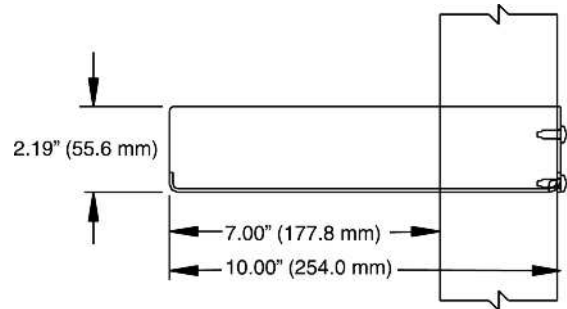

## 10"D (250 MM) SHELF

- 15" (380 mm) shelf mounts in 18"D (460 mm) racks only

Part Number	Description	Shipping Weight lb (kg)
<b>10"D (250 mm) Shelf, H x W - in (mm)</b>		
12291-X01	2U x 17.25 (438.2), Supports 40 lb (18.1 kg)	4 (1.8)