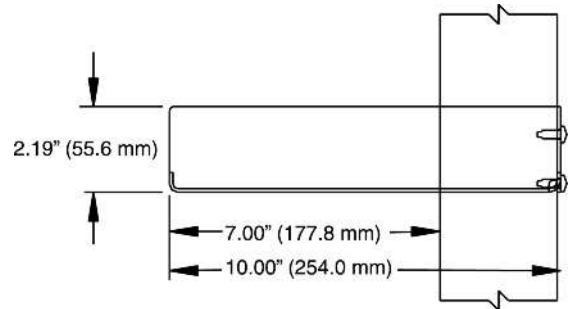

Product Cut Sheet

10"D (250 MM) SHELF

- 15" (380 mm) shelf mounts in 18"D (460 mm) racks only

Part Number	Description	Shipping Weight lb (kg)
10"D (250 mm) Shelf, H x W - in (mm)		
12291-X01	2U x 17.25 (438.2), Supports 40 lb (18.1 kg)	4 (1.8)

X=color: 1=Gray, 2=Computer Beige, 5=Clear, 7=Black, E=Glacier White.

800-834-4969 in U.S. & Canada • www.chatsworth.com

©2013 Chatsworth Products, Inc. All rights reserved. CPI, CPI Passive Cooling, GlobalFrame, MegaFrame, Saf-T-Grip, Seismic Frame, SlimFrame, TeraFrame, Cube-IT Plus, Evolution, OnTrac, Velocity and QuadraRack are federally registered trademarks of Chatsworth Products. eConnect and Simply Efficient are trademarks of Chatsworth Products. All other trademarks belong to their respective companies. 6/13