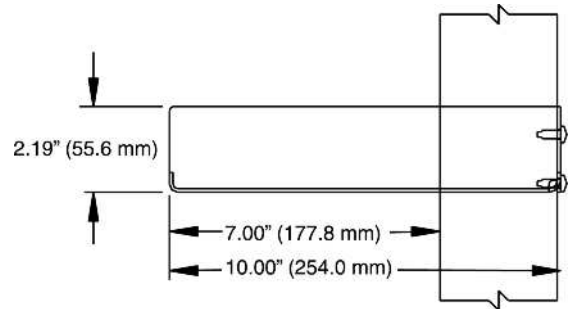

## 10"D (250 MM) SHELF

- 15" (380 mm) shelf mounts in 18"D (460 mm) racks only

Part Number	Description	Shipping Weight lb (kg)
<b>10"D (250 mm) Shelf, H x W - in (mm)</b>		
12291-X01	2U x 17.25 (438.2), Supports 40 lb (18.1 kg)	4 (1.8)