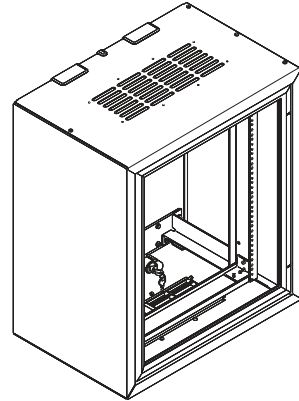

Product Cut Sheet

WALL-MOUNT RACK WITH ENCLOSURE

Enjoy the benefits of a Wall-Mount Rack solution with the added protection and security of an enclosure at an attractive price. As always, CPI quality is built into this attractive, economical product. So, whenever floor space is at a premium and a full size rack is not required, use the CPI Wall-Mount Rack with Enclosure. Available in two sizes with aluminum or plexiglass doors. Ships fully assembled with mounting instructions and hardware.

Rack Features:

- Strong, lightweight aluminum construction provides maximum strength and minimal weight Uprights: Channel type, 1" x 3" x 3/16"
- Holds up to 200 lb to provide structural support for heavy equipment
- Available in two rack sizes to meet your applications:
19"W x 24.5"H (13 RMU) x 12"D
19"W x 38.5"H (21 RMU) x 18"D
- Includes wall mounting 1/4" x 2" lag bolts and 50 #12-24 mounting screws
- Universal 5/8"-5/8"-1/2" hole pattern allows for a wide variety of mounting options
- Optional shelves (Series 12291 and 40074 will mount in 18" deep rack only) available to hold electronic components
- Optional power strips available (Series 12816)

Enclosure Features:

- Strong, lightweight aluminum construction provides attractive appearance
- Offered in two configurations designed to enclose two rack sizes
Enclosure sizes:
24.5"W x 28"H x 16"D
24.5"W x 42"H x 22"D
- Vented top and bottom for optimum air flow
- Convenient cable access via removable two top and two bottom cable pass-through ports (1.6" x 3.5")
- Lockable plexiglass or metal doors can be installed to open from either right or left as required