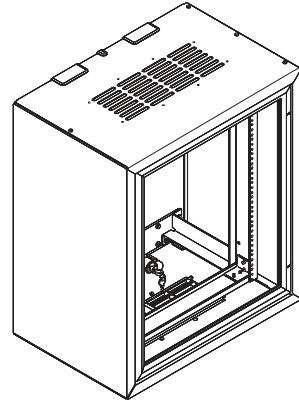

Product Cut Sheet

WALL-MOUNT RACK WITH ENCLOSURE

Enjoy the benefits of a Wall-Mount Rack solution with the added protection and security of an enclosure at an attractive price. As always, CPI quality is built into this attractive, economical product. So, whenever floor space is at a premium and a full size rack is not required, use the CPI Wall-Mount Rack with Enclosure. Available in two sizes with aluminum or plexiglass doors. Ships fully assembled with mounting instructions and hardware.

Rack Features:

- Strong, lightweight aluminum construction provides maximum strength and minimal weight Uprights: Channel type, 1" x 3" x 3/16"
- Holds up to 200 lb to provide structural support for heavy equipment
- Available in two rack sizes to meet your applications:
19"W x 24.5"H (13 RMU) x 12"D
19"W x 38.5"H (21 RMU) x 18"D
- Includes wall mounting 1/4" x 2" lag bolts and 50 #12-24 mounting screws
- Universal 5/8"-5/8"-1/2" hole pattern allows for a wide variety of mounting options
- Optional shelves (Series 12291 and 40074 will mount in 18" deep rack only) available to hold electronic components
- Optional power strips available (Series 12816)

Enclosure Features:

- Strong, lightweight aluminum construction provides attractive appearance
- Offered in two configurations designed to enclose two rack sizes
Enclosure sizes:
24.5"W x 28"H x 16"D
24.5"W x 42"H x 22"D
- Vented top and bottom for optimum air flow
- Convenient cable access via removable two top and two bottom cable pass-through ports (1.6" x 3.5")
- Lockable plexiglass or metal doors can be installed to open from either right or left as required