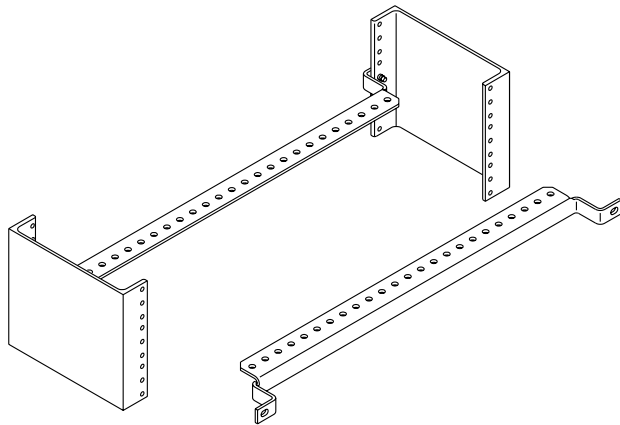

# Patch Panel Wire Management Bar for ThinLine II Wall-Mount Cabinet

The CPI Patch Panel Wire Management Bar provides the necessary wire management and strain relief required by ANSI/TIA/EIA-568-B. Sold individually. Attaches to rack with standard #12-24 rack screws (not included).

- 19" rack mountable
- May be mounted inward for 6" channel or outward to standard 3" rack side channel
- Wire tie holes maintain wire perpendicular relative to termination point
- Made of sturdy aluminum

## ORDERING INFORMATION

Part Number	Description	Shipping Weight lb (kg)
12176-X01	19" EIA Rack-Mountable Wire Management Bar	1 (0.5)

X=color: 1=Gray, 2=Computer Beige, 7=Black

For product CSI Specs, visit the Support & Downloads page on [www.chatsworth.com](http://www.chatsworth.com).