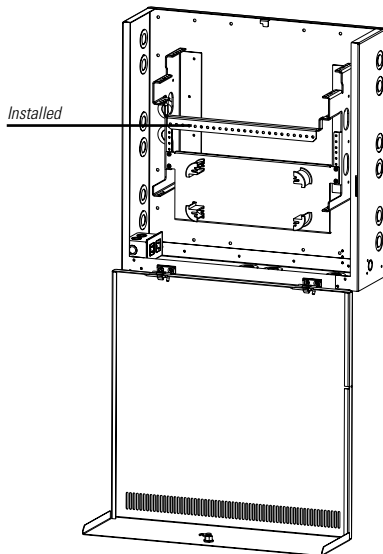

# Patch Panel Wire Management Bar for ThinLine II Wall-Mount Cabinet

The CPI Patch Panel Wire Management Bar provides the necessary wire management and strain relief required by ANSI/TIA/EIA-568-B. Sold individually. Attaches to rack with standard #12-24 rack screws (not included).

- 19" rack mountable
- May be mounted inward for 6" channel or outward to standard 3" rack side channel
- Wire tie holes maintain wire perpendicular relative to termination point
- Made of sturdy aluminum

## ORDERING INFORMATION

Part Number	Description	Shipping Weight lb (kg)
12176-X01	19" EIA Rack-Mountable Wire Management Bar	1 (0.5)

X=color: 1=Gray, 2=Computer Beige, 7=Black

For product CSI Specs, visit the Support & Downloads page on [www.chatsworth.com](http://www.chatsworth.com).