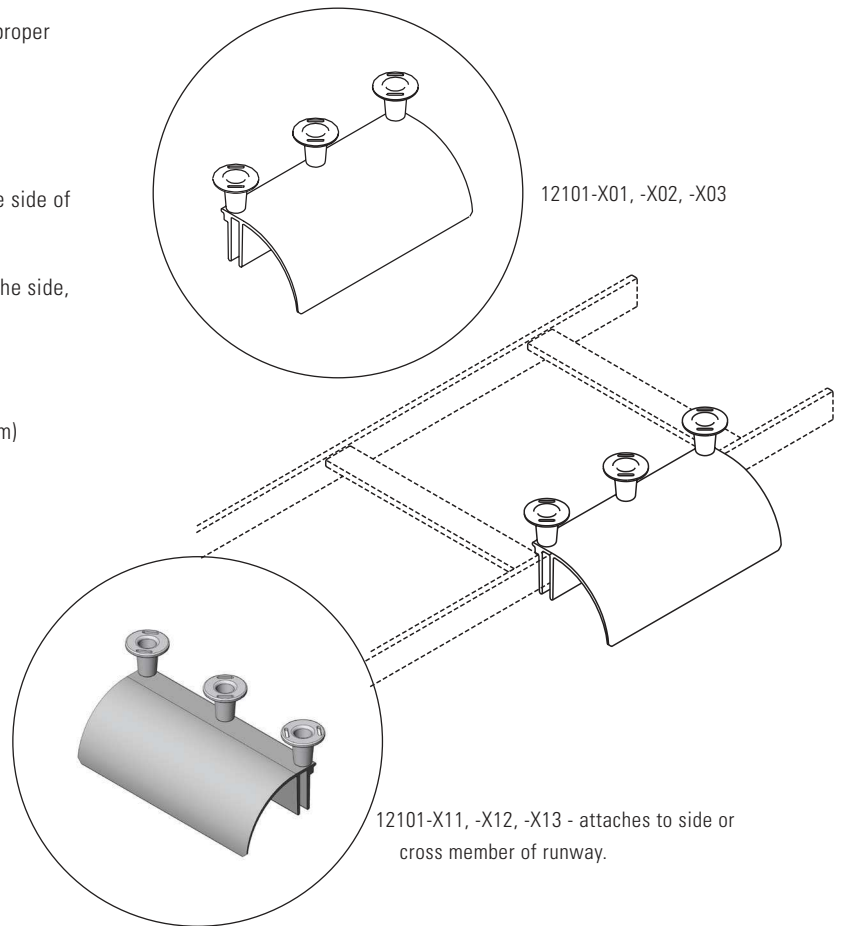

# Cable Runway Radius Drop, Stringer

Mounts to the side stringer of CPI Cable Runway to help maintain proper

Category 5e/6/6a or fiber bend radius.

- Quick and easy installation
- Stringer Radius Drop (P/N 12101-X01, -X02, -X03) attaches to the side of the runway
- Stringer Radius Drop (P/N 12101-X11, -X12, -X13) can attach to the side, or straddle the rungs of the runway cross-member
- Provides 3" (80 mm) bend radius
- Products 5"W (130 mm), 12101-X03, drop into CPI's 6"W (150 mm) vertical cabling sections
- Supplied with 1-1/2" (38.1 mm) cable spools (P/N 15003-001) to separate and guide cables
- Sold individually

## ORDERING INFORMATION

Part Number	Runway Application (side attachment)	Product Width in (mm)	Cable Spools
12101-X01	Universal	10.3 (260)	2 each
12101-X02	Telco	7.8 (197)	2 each
12101-X03	Misc.	5 (130)	2 each

Part Number	Runway Application (side & straddle)	Product Width in (mm)	Cable Spools
12101-X11	Universal	10.3 (260)	2 each
12101-X12	Telco	7.8 (197)	2 each
12101-X13	Misc.	5 (130)	2 each

X=color: 1=Gray, Computer Beige, 7=Black, E=Glacier White.