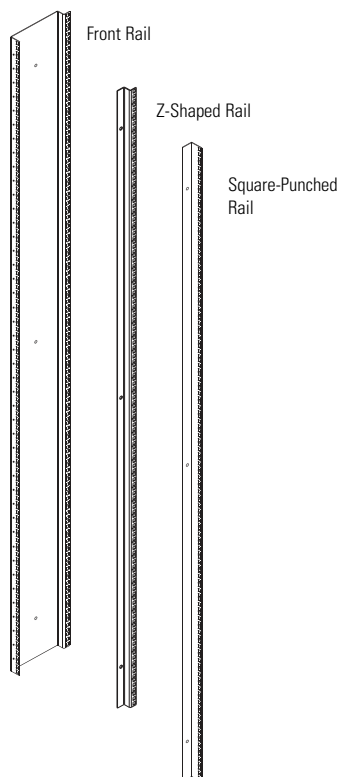

Product Cut Sheet

MOUNTING RAILS, SUN® EQUIPMENT

For use within the MegaFrame, SlimFrame and SteelFrame cabinets, this three-piece vertical mounting rail system delivers greater flexibility and maximum use of floor space by allowing a larger variety of servers to be mounted in 30"D (760 mm) or deeper cabinets.

Series 11812 rail kit includes two front rails, two Z-shaped rails, two square-punched rails and packaged hardware. The shape of the rails allow the installation of Sun servers that have unique side-mounting requirements. Rear Square-Punched rails allow Four-post mounted equipment requiring EIA-310-D standard mounting to be installed in a cabinet also containing Sun equipment. Series 11813 and 11815 Z-shaped rail kits can be used when mounting multiple Sun servers of varying depths within the same cabinet. These kits include two Z-shaped rails and hardware. All mounting rails adjust from 24"-39" (610 mm - 990 mm).

Part Number	Description Height in (mm)	Shipping Weight lb (kg)
Full Height Z-shaped Rail Kit		
11813-X01	84 (2130) Cabinet, Pair	9 (4.1)
11813-X02	78 (1980) Cabinet, Pair	9 (4.1)
11813-X03	72 (1830) Cabinet, Pair	8 (3.6)
11813-X05	48 (1220) Cabinet, Pair	6 (2.7)
Half Height Z-shaped Rail Kit		
11815-X01	84 (2130) Cabinet, Pair	6 (2.7)
11815-X02	78 (1980) Cabinet, Pair	6 (2.7)
11815-X03	72 (1830) Cabinet, Pair	5 (2.3)
Full Height Rail Kit		
11812-X01	84 (2130) Cabinet, Pair	50 (22.7)
11812-X02	78 (1980) Cabinet, Pair	47 (21.3)
11812-X03	72 (1830) Cabinet, Pair	43 (19.5)
11812-X05	48 (1220) Cabinet, Pair	29 (13.2)
Half Height Rail Kit		
11814-X01	84 (2130) Cabinet, Pair	21 (9.5)
11814-X02	78 (1980) Cabinet, Pair	20 (9.1)
11814-X03	72 (1830) Cabinet, Pair	19 (8.6)
Sun® Rail Hardware Kits (sold separately)		
12638-001	10 -32, Zinc, Pack of 25	1 (0.5)