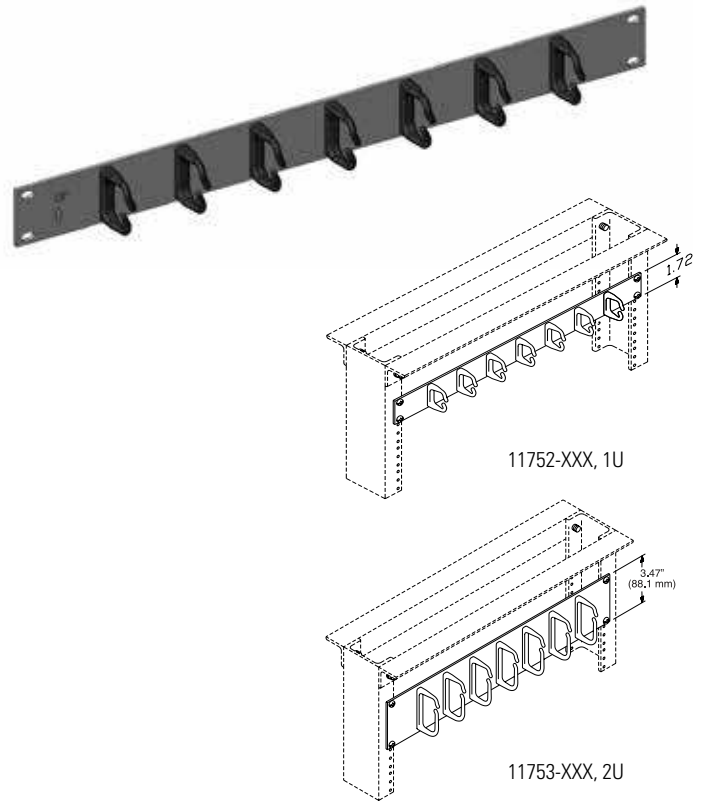

# Rack Cabling Managers

Used to organize horizontal cable and wire runs. Two sizes of slotted plastic rings provide ample room to hold all types and sizes of wiring and cabling.

- Easy to install on equipment racks
- Installation hardware not included

## ORDERING INFORMATION

Panel/Ring Size H x D x W - in (mm)	
11752-X19	1U, 1.6 x 1.3 (41 x 33) Rings, 19"W
11753-X19	2U, 3 x 1.6 (80 x 41) Rings, 19"W
11752-X23	1U, 1.6 x 1.3 (41 x 33) Rings, 23"W
11753-X23	2U, 3 x 1.6 (80 x 41) Rings, 23"W