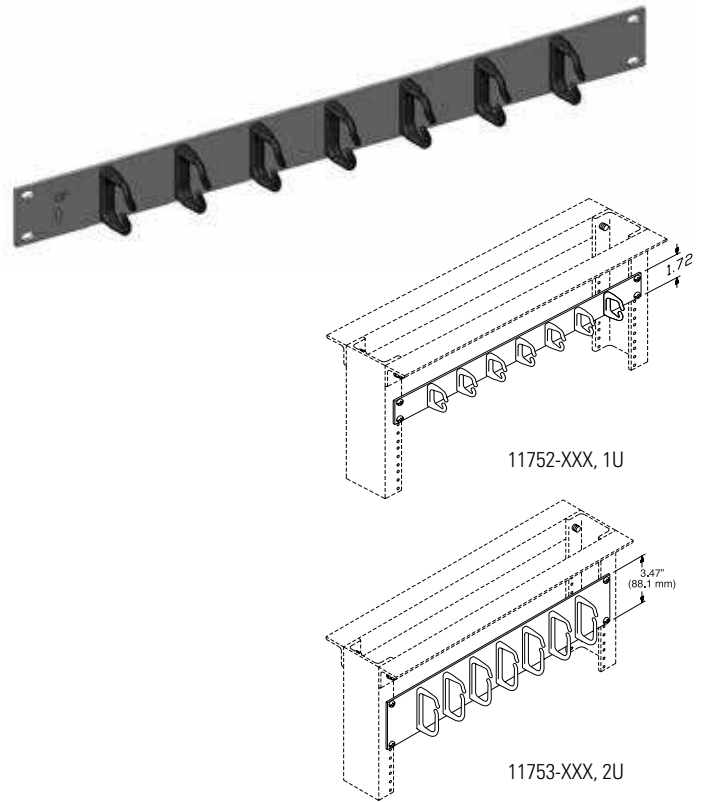

Rack Cabling Managers

Used to organize horizontal cable and wire runs. Two sizes of slotted plastic rings provide ample room to hold all types and sizes of wiring and cabling.

- Easy to install on equipment racks
- Installation hardware not included

ORDERING INFORMATION

| Panel/Ring Size H x D x W - in (mm) | |
|--|-------------------------------------|
| 11752-X19 | 1U, 1.6 x 1.3 (41 x 33) Rings, 19"W |
| 11753-X19 | 2U, 3 x 1.6 (80 x 41) Rings, 19"W |
| 11752-X23 | 1U, 1.6 x 1.3 (41 x 33) Rings, 23"W |
| 11753-X23 | 2U, 3 x 1.6 (80 x 41) Rings, 23"W |