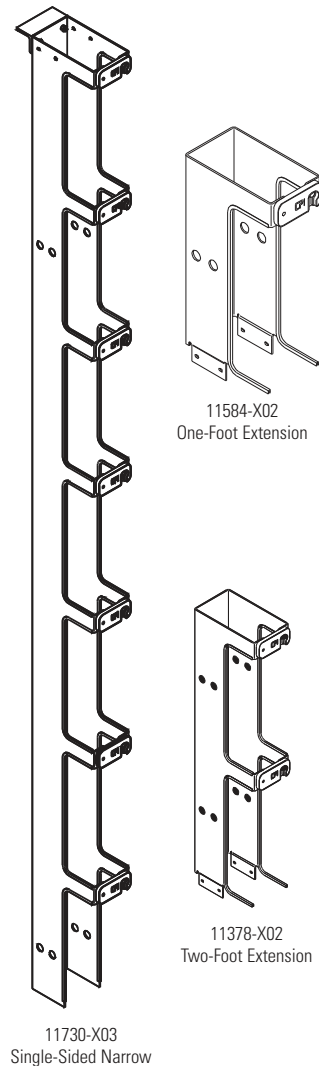

Product Cut Sheet

SINGLE-SIDED NARROW VERTICAL CABLING SECTIONS

Provides convenient cable run between equipment racks.
Conceals cable for a more attractive installation.

- Bolts to CPI Standard Rack, Universal Rack, QuadraRack 4-Post Frame and QuadraRack Server Frame
- Includes formed cabling section, lockable cabling latches - 12" (300 mm) between latches, protective edge guards and mounting hardware
- 3.65"W x 6.38"D (92.7 mm x 162.1 mm); single-sided cable trough
- 9' (2.7 m) version consists of a 7' (2.1 m) section and 2' (0.6 m) extension

11730 Cabling Section, Single-Sided, Narrow	
Color	
1	Gray
2	Computer Beige
5	Clear
7	Black
E	Glacier White
Height - ft (m)	
00	5.6 (1.7)
01	6 (1.8)
02	6.6 (2.0)
03	7 (2.1)
05	7.6 (2.3)
15	8 (2.4)
08	9 (2.7)

11730 - X XX

Single-Sided Narrow Vertical Cabling Section Extensions

Adds one or two feet of height to vertical cabling sections, providing a uniform vertical pathway from ceiling to rack. Mounting hardware included.

Part Number	Description W x D in (mm)	Shipping Weight lb (kg)
11584-X02	One-Foot Extension 3.65 x 6.38 (92.7 x 162.1)	3 (1.4)
11378-X02	Two-Foot Extension 3.65 x 6.38 (92.7 x 162.1)	4 (1.8)

X=color: 1=Gray, 2=Computer Beige, 5=Clear, 7=Black, E=Glacier White.