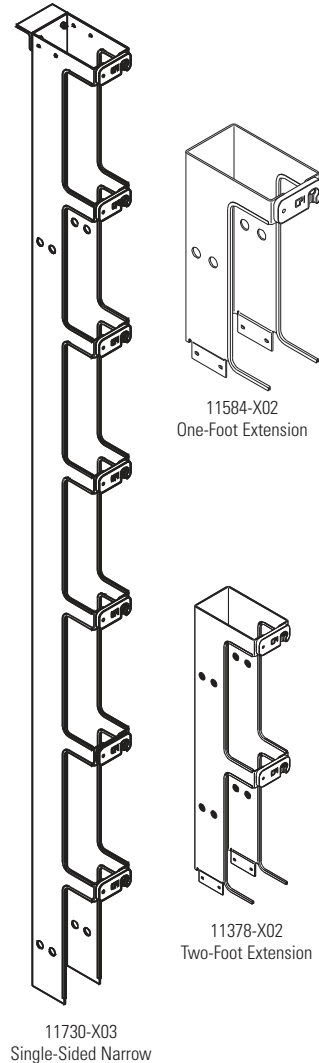

## SINGLE-SIDED NARROW VERTICAL CABLING SECTIONS

Provides convenient cable run between equipment racks.  
Conceals cable for a more attractive installation.

- Bolts to CPI Standard Rack, Universal Rack, QuadraRack 4-Post Frame and QuadraRack Server Frame
- Includes formed cabling section, lockable cabling latches - 12" (300 mm) between latches, protective edge guards and mounting hardware
- 3.65"W x 6.38"D (92.7 mm x 162.1 mm); single-sided cable trough
- 9' (2.7 m) version consists of a 7' (2.1 m) section and 2' (0.6 m) extension

11730	Cabling Section, Single-Sided, Narrow	
	<b>Color</b>	
1	Gray	
2	Computer Beige	
5	Clear	
7	Black	
E	Glacier White	
	<b>Height - ft (m)</b>	
00	5.6 (1.7)	
01	6 (1.8)	
02	6.6 (2.0)	
03	7 (2.1)	
05	7.6 (2.3)	
15	8 (2.4)	
08	9 (2.7)	

### Single-Sided Narrow Vertical Cabling Section Extensions

Adds one or two feet of height to vertical cabling sections, providing a uniform vertical pathway from ceiling to rack. Mounting hardware included.

Part Number	Description W x D in (mm)	Shipping Weight lb (kg)
11584-X02	One-Foot Extension 3.65 x 6.38 (92.7 x 162.1)	3 (1.4)
11378-X02	Two-Foot Extension 3.65 x 6.38 (92.7 x 162.1)	4 (1.8)

X=color: 1=Gray, 2=Computer Beige, 5=Clear, 7=Black, E=Glacier White.