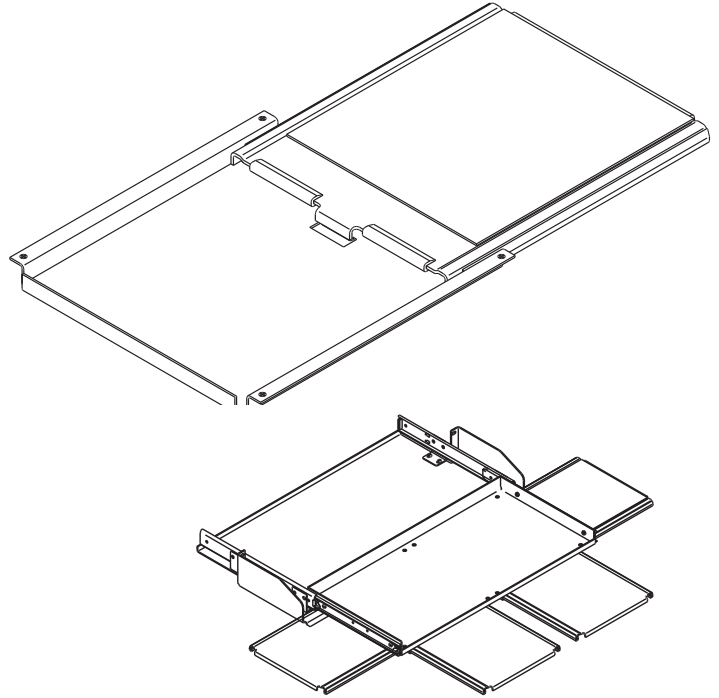

Product Information Sheet

MOUSE PAD ATTACHMENT

This product allows you to attach a mouse pad to your single sliding keyboard tray. It can be used on 12062-X19, X23 and X25 Series Sliding Single Keyboard Tray and 11487-X19, X23 and X25 CPU/Monitor Shelf & Sliding Single Keyboard Tray.

- Made of .090" aluminum
- Extends approximately 9"
- Mounting hardware and instructions included
- Padded surface
- Sold individually

Mouse Pad Mounting Options

Part Number	Color	Shipping Weight
11692-101	Gray	2 lb
11692-201	Computer White	2 lb
11692-501	Clear	2 lb
11692-701	Black	2 lb