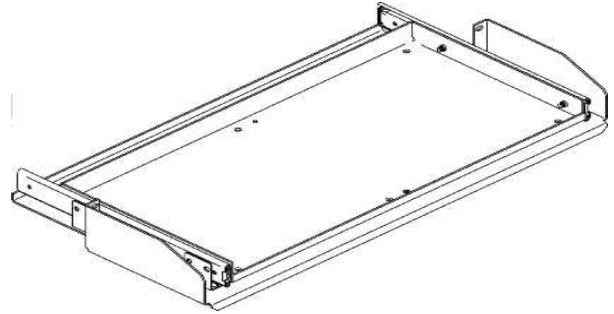

Product Cut Sheet

23" FULL SIZE SLIDING KEYBOARD TRAY & MOUSE

Convenient tray for holding keyboard and mouse. Mounting hardware not included. Keyboard tray extends 8" (200 mm) for full access to all keys. Tray and pad retract when not in use. Holds keyboards up to 20.1"W x 9.8"D (511 mm x 249 mm). 9" x 7" (230 mm x 180 mm) mouse pad mounts in a choice of four convenient locations. Made of strong, lightweight aluminum.

Part Number	Description	Shipping Weight lb (kg)
11690-X23	23" Full Size Sliding Keyboard & Mouse	12 (5.4)

X=color: 1=Gray, 2=Computer Beige, 5=Clear, 7=Black, E=Glacier White

800-834-4969 in U.S. & Canada • www.chatsworth.com