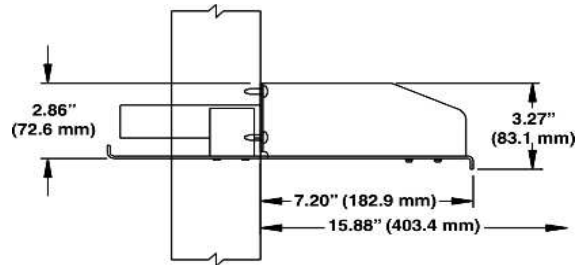

Product Cut Sheet

23" FULL SIZE SLIDING KEYBOARD TRAY & MOUSE

Convenient tray for holding keyboard and mouse. Mounting hardware not included. Keyboard tray extends 8" (200 mm) for full access to all keys. Tray and pad retract when not in use. Holds keyboards up to 20.1"W x 9.8"D (511 mm x 249 mm). 9" x 7" (230 mm x 180 mm) mouse pad mounts in a choice of four convenient locations. Made of strong, lightweight aluminum.

Part Number	Description	Shipping Weight lb (kg)
11690-X23	23" Full Size Sliding Keyboard & Mouse	12 (5.4)

X=color: 1=Gray, 2=Computer Beige, 5=Clear, 7=Black, E=Glacier White

800-834-4969 in U.S. & Canada • www.chatsworth.com